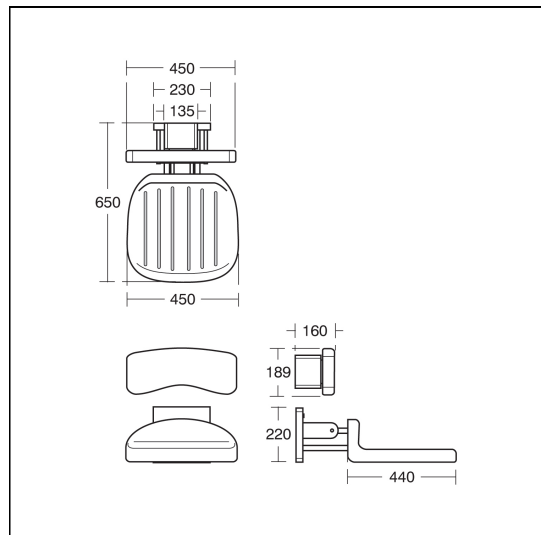

Folding Shower Seat 650mm

ILLUSTRATED

- **S6632** Shower seat, folding 650mm projection fixed height
- **S6635** Multi-System back support fixed height

ILLUSTRATED PRODUCT DETAILS

Weights

- **S6632** 9.95 KG
- **S6635** 4.00 KG

Materials

- **S6632** Mixed Material
- **S6635** Mixed Material

Special Notes

Maximum Seat Load 125kg.

Finishes

- **S6632** Grey (XK)
- **S6635** Grey (XK)

FEATURES