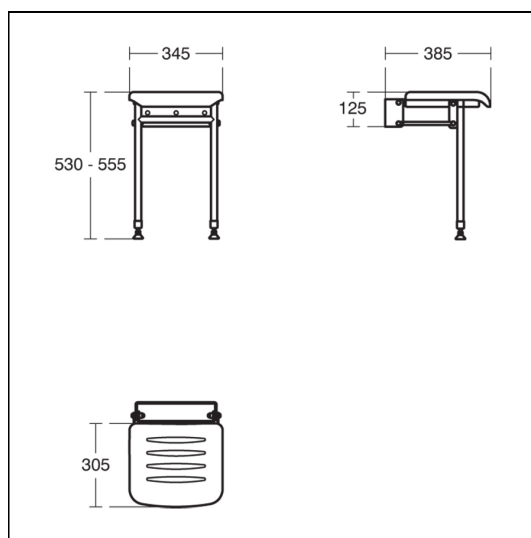

### ILLUSTRATED PRODUCT DETAILS

**Weights**

**S6850** 5.00 KG

**Finishes**

**S6850**  White (01)

**Materials**

**S6850** Mixed Material