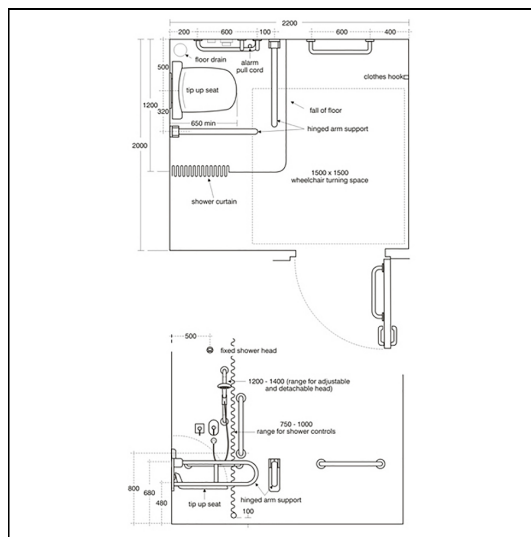

Doc M Contour 21 Shower Room Pack

ILLUSTRATED

S6960 Shower room pack with folding shower seat and back support in grey, 3 x 60cm grab rails, 2 x hinged rails and 2 x 45cm grab rails, lever operated thermostatic mixer for concealed supplies, shower handset holder, handset & hose, fixed short projection shower head, lever operated diverter, shower curtain and shower rail

ILLUSTRATED PRODUCT DETAILS

Weights

S6960 69.65 KG

Finishes

S6960 White (AC)

Materials

S6960 Mixed Material

Flow rates

S6960 7.5 Litres per minute @ 3 bar pressure

FINISH OPTIONS

(AC) White

(LI) Blue

(LI) Grey

(RN) Charcoal

(MY) Stainless Steel finish

Special Notes

For LRV and RAL numbers see Doc M introduction.

Fixing heights: Floor to top of shower seat 480mm. Floor to centre of back rest of rail 800mm. Floor to centre of horizontal grab rail 800mm

White:Ral=9016, LRV=87

Blue:Ral=5011, LRV=6

Red:Ral=3020, LRV=12

Grey:Ral=7005, LRV=19

Charcoal:Ral=7016, LRV=8

ACCREDITATIONS

FEATURES