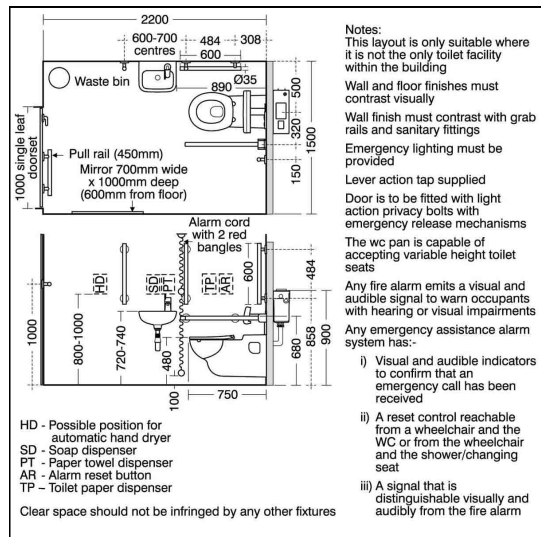

S6972 4.5 litres

Flow rates

S6972 5 Litres per minute @ 3 bar pressure

FINISH OPTIONS

Standards

Vitreous china to BS 3402

Special Notes

Doc M packs are available both right and left hand corner arrangement, illustrated is left hand arrangement.

Supplied with layout drawings, detailing the fixing positions necessary for Doc M compliance

ACCREDITATIONS

FEATURES