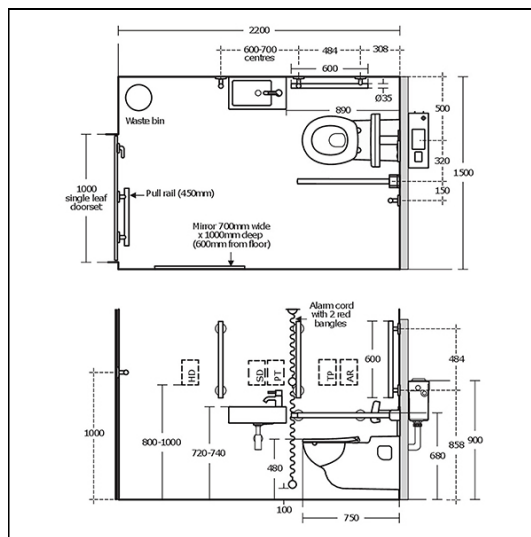

Doc M Contour 21 Wall Hung Pack LH

ILLUSTRATED

S6972 Doc M Contour 21 wall mounted left hand corner pack, rimless WC pan and support brackets, water saving dual flush Conceala cistern, grab rails, luxury back support, hinged support rail with toilet roll holder, seat no cover with retaining buffers and TMV3 mixer tap

ILLUSTRATED PRODUCT DETAILS

Weights

S6972 69.65 KG

Finishes

S6972  Chrome (AA)

Materials

S6972 Mixed Material

Capacity

S6972 4.5 litres

Flow rates

S6972 3.8 Litres per minute @ 3 bar pressure

FINISH OPTIONS

Standards

Vitreous china to BS 3402

Special Notes

Doc M packs are available both right and left hand corner arrangement, illustrated is left hand arrangement. Supplied with layout drawings, detailing the fixing positions necessary for Doc M compliance