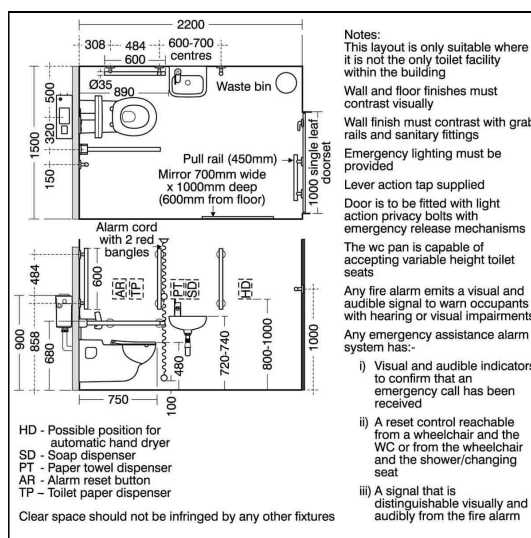

Doc M Contour 21 Wall Hung Pack RH

ILLUSTRATED

S6973 Doc M Contour 21 wall mounted right hand corner pack, rimless WC pan and support brackets, water saving dual flush Conceala cistern, grab rails, luxury back support, hinged support rail with toilet roll holder, seat no cover with retaining buffers, copper tails on TMV3 mixer tap.

S6973 4.5 litres

Flow rates

S6973 5 Litres per minute @ 3 bar pressure

FINISH OPTIONS

(AA) Chrome

(MY) Stainless Steel finish

Standards

Vitreous china to BS 3402

Special Notes

Doc M packs are available both right and left hand corner arrangement, the washbasin in the pack is handed so the tap is positioned closest to the seated user. Supplied with layout drawings, detailing the fixing positions necessary for Doc M compliance.