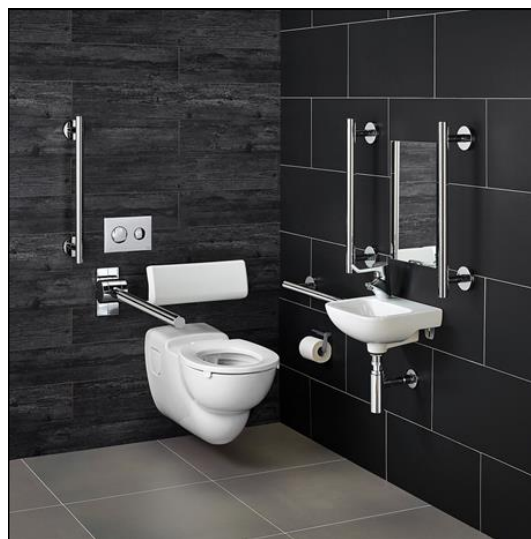

Doc M Contour 21 Wall Hung Pack RH

ILLUSTRATED

S6973 Doc M Contour 21 wall mounted right hand corner pack, rimless WC pan and support brackets, water saving dual flush Conceala cistern, grab rails, luxury back support, hinged support rail with toilet roll holder, seat no cover with retaining buffers, copper tails on TMV3 mixer tap.

ILLUSTRATED PRODUCT DETAILS

Weights

S6973 69.65 KG

Materials

S6973 Mixed Material

Finishes

S6973  Chrome (AA)

Capacity

S6973 4.5 litres

Flow rates

S6973 5 Litres per minute @ 3 bar pressure

FINISH OPTIONS

(AA) Chrome

(MY) Stainless Steel finish

Standards

Vitreous china to BS 3402

Special Notes

Doc M packs are available both right and left hand corner arrangement, the washbasin in the pack is handed so the tap is positioned closest to the seated user. Supplied with layout drawings, detailing the fixing positions necessary for Doc M compliance.