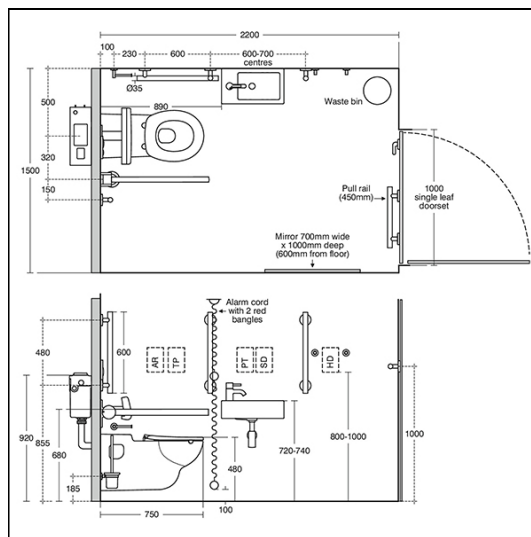

### Special Notes

Doc M packs are available both right and left hand corner arrangement, the washbasin in the pack is handed so the tap is positioned closest to the seated user. Supplied with layout drawings, detailing the fixing positions necessary for Doc M compliance.