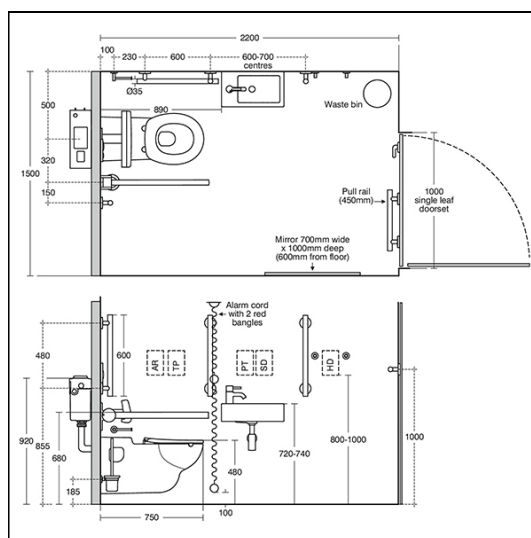

Doc M Contour 21 Wall Hung Pack RH - Black Rails

ILLUSTRATED

S6973 Doc M Contour 21+ wall hung left-hand corner pack, WC pan, concealed cistern & black flush plate, offset basin, contemporary grab rails & hinged support rail, black accessories, seat no cover with retaining buffers & black thermostatic mixer tap with copper tails

ILLUSTRATED PRODUCT DETAILS

Weights

S6973 67.00 KG

Finishes

S6973 Chrome (AA)

Materials

S6973 Mixed Material

Capacity

S6973 4.5 litres

Flow rates

S6973 3.8 Litres per minute @ 3 bar pressure

FINISH OPTIONS

(AA) Chrome

(MY) Stainless Steel

(XG) Silk Black

Standards

Vitreous china to BS 3402, BS8300 compliant

FEATURES