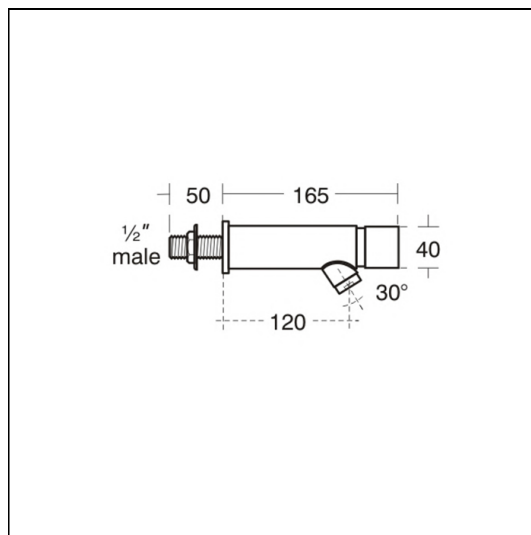

Avon Self Closing Bib Tap

ILLUSTRATED

S7241 Avon non concussive self closing bib tap

ILLUSTRATED PRODUCT DETAILS

Weights

S7241 2.41 KG

Finishes

S7241  Chrome (AA)

Materials

S7241 Chrome Plated Brass

Flow rates

S7241 3.7 Litres per minute @ 3 bar pressure

Special Notes

Inlet screwed 1/2" BSP male, coned for 15mm copper.
 Consideration should be given to safe hot water delivery and the use of an appropriate temperature reduction device, please see A5900AA (for use with 15mm pipework) or A5901AA (for use with 22mm pipework).
 Regulated to 3.7 litres per minute maximum. Run time adjustable from 5-20 seconds.