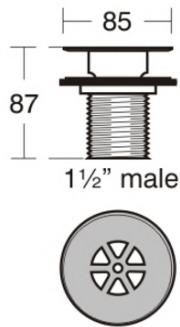

*Armitage
Shanks*

Tel: 0870 122 8822
Fax: 0870 122 8282
Email: info@idealspec.co.uk
Web: www.idealspec.co.uk

Powered by
IdealSpec

Date created:24/02/2013