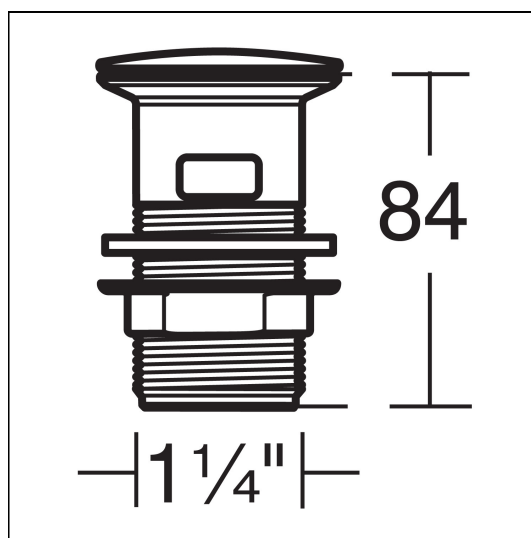

1 1/4in Click Waste Slotted

ILLUSTRATED

S8803 Waste 1 1/4" Click plug waste, 80mm slotted tail

ILLUSTRATED PRODUCT DETAILS

Weights

S8803 1.00 KG

Finishes

S8803 Chrome (AA)

Materials

S8803 Chrome Plated Metal

ACCREDITATIONS