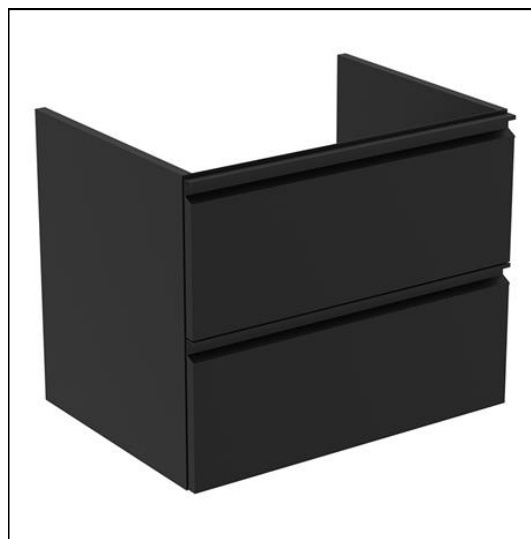

Tesi 60cm Wall Hung Vanity Unit

ILLUSTRATED

- T0050** Tesi 60cm wall hung vanity unit with 2 drawers and integrated handle
- T3510** Tesi 60cm vanity washbasin, 1 taphole with overflow
- E0157** Wall fixing set
- BC724** Cerafine O single lever basin mixer
- EE230339** Space saving trap and waste pipe assembly for use with furniture basin units

OPTIONS

- E0079** Trap 1¼" Contemporary metal bottle, 75mm seal

ILLUSTRATED PRODUCT DETAILS

Sizes

T3510 w:625 x d:450

Weights

- T0050** 19.00 KG
- T3510** 13.40 KG
- E0157** 0.16 KG
- BC724** 1.43 KG
- EE230339** 0.10 KG

Flow rates

- BC724** 5 Litres per minute @ 3 bar pressure

Designer

Robin Levien, RDI

FINISH OPTIONS

- 
(01) White
- 
(V1) Silk White
- 
(V3) Silk Black
- 
(AA) Chrome
- 
(XG) Silk Black

Standards

EN 14749:2005