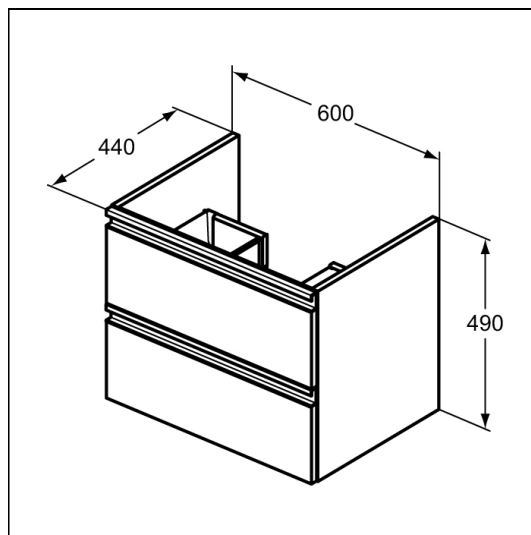

Tesi 60cm Wall Hung Vanity Unit

ILLUSTRATED

- **T0050** Tesi 60cm wall hung vanity unit with 2 drawers and integrated handle
- **T3510** Tesi 60cm vanity washbasin, 1 taphole with overflow
- **E0157** Wall fixing set
- **BC724** Cerafine O single lever basin mixer
- **EE230339** Space saving trap and waste pipe assembly for use with furniture basin units

OPTIONS

- **E0079** Trap 1¼" Contemporary metal bottle, 75mm seal

ILLUSTRATED PRODUCT DETAILS

Sizes

T3510 w:625 x d:450

Weights

- **T0050** 19.00 KG
- **T3510** 13.40 KG
- **E0157** 0.16 KG
- **BC724** 1.43 KG
- **EE230339** 0.10 KG

Materials

- **T0050** MFC
- **T3510** Fine Fireclay
- **E0157** Metal
- **BC724** Chrome Plated Brass
- **EE230339** Plastic

Finishes

- **T0050** Silk Black (ZT)
- **T3510** White (01)
- **E0157** Neutral / No Finish (67)
- **BC724** Chrome (AA)
- **EE230339** Neutral / No Finish (67)

Flow rates

- **BC724** 5 Litres per minute @ 3 bar pressure

Designer

Robin Levien, RDI

FINISH OPTIONS

- (01) White
- (V1) Silk White
- (V3) Silk Black
- (AA) Chrome
- (XG) Silk Black

Standards

EN 14749:2005

Special Notes

Furniture units should be installed in a bathroom with adequate ventilation. Mounting kit included. Always use appropriate fixings to suit the type of wall.