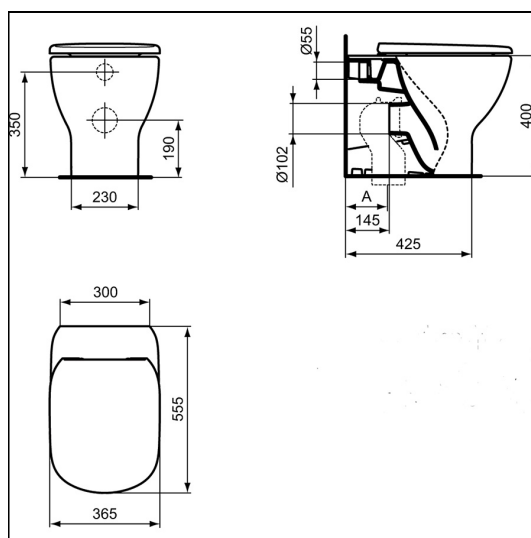

Tesi Back-to-Wall Toilet Bowl

ILLUSTRATED

- T0077** Tesi back-to-wall toilet bowl with horizontal outlet
- R0142** ProSys 150 depth wc cistern, mechanical front or top actuation
- T3527** Tesi toilet seat and cover, slim with quick release, slow close
- R0121** Oleas M2 mechanical dual flushplate Ideal Standard - black

OPTIONS

- R0158** ProSys electronic conversion kit for proximity actuated flushplates (Altes & Symfo) (120 depth frames and cisterns only)
- S3643** Conceala 2 4.5/3 or 4/2.6 litre cistern, dual flush valve, side supply, internal overflow, alternative height plastic flushbends, no flushplate/button
- E2125** Conceala 2 concealed cistern universal height, side inlet cistern - pneumatic dual flush valve - no flushplate - 6/4 litre flush
- R0317** ProSys 120 depth WC cistern, mechanical, front actuation
- R0318** ProSys 120 depth WC cistern, pneumatic, front actuation
- T3529** Tesi wrap style toilet seat and cover, slow close
- R0115** Oleas M1 mechanical dual flushplate Ideal Standard - white
- R0116** Oleas P1 pneumatic dual flushplate Ideal Standard - white
- R0123** Oleas M3 mechanical dual flushplate Ideal Standard - white
- R0124** Oleas P3 pneumatic dual flushplate Ideal Standard - white
- R0110** Solea P2 pneumatic dual flushplate
- R0130** Altes NT1 electronic (proximity) ceramic dual flushplate Ideal Standard - white
- R0129** Symfo NT1 electronic (proximity) glass dual flushplate Ideal Standard - white
- S4300** Panekta outlet connector to convert horizontal outlet wcs to S or turned P trap
- S4305** Panekta outlet connector to convert horizontal outlet wcs to P trap

ILLUSTRATED PRODUCT DETAILS

Weights

- T0077** 26.30 KG
- R0142** 2.96 KG
- T3527** 2.20 KG
- R0121** 0.34 KG

Materials

- T0077** Vitreous China
- R0142** Mixed Material
- T3527** Plastic
- R0121** Mixed Material