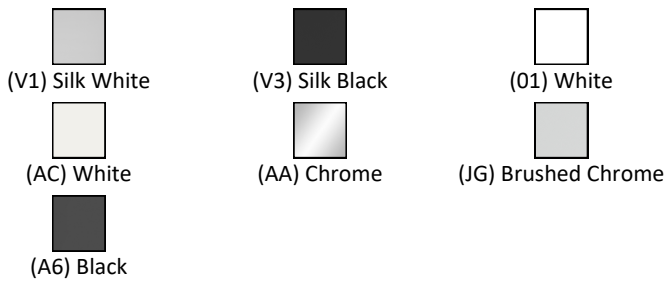

Tesi Back-to-Wall Toilet Bowl

Standards

WC bowl to BS EN 997 & BS EN 33

Special Notes

WC pan screwed to floor using concealed brackets (supplied). Can be used with the Concept Space, Concept Air and Tempo WC furniture unit. The WC bowl should not be installed with a lever activated cistern fitted with a syphon. Oleas, Solea, Altes & Symfo are compatible with Prosys cisterns only. Please see flushplate section for full finish/colour options.