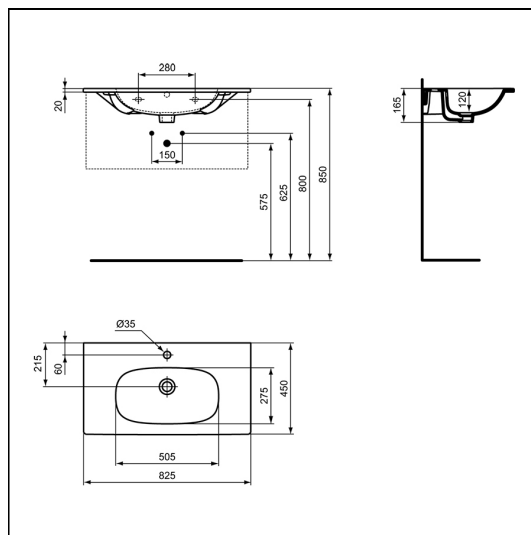

Tesi 80cm Vanity Washbasin

ILLUSTRATED

- **T3509** Tesi 80cm vanity washbasin, 1 taphole with overflow
- **E0157** Wall fixing set
- **BC724** Cerafine O single lever basin mixer
- **E1482** 1 1/4" basin clicker waste: slotted
- **E0079** Trap 1 1/4" Contemporary metal bottle, 75mm seal

OPTIONS

- **EE230339** Space saving trap and waste pipe assembly for use with furniture basin units
- **R0263** Eurovit 80cm wall mounted vanity unit with 2 drawers
- **T5256** i.life A 80cm wall hung vanity unit with 2 drawers (separate handles required)
- **T5274** i.life A 80cm floor standing vanity unit with 2 drawers (separate handles required)
- **E0819** Connect Air 80cm wall hung vanity unit with 2 drawers
- **R0474** Connect Air 80cm wall hung vanity unit with 2 drawers
- **E0827** Connect Air 80cm wall hung vanity unit with 1 drawer and open shelf
- **E2654** Conca 80 wash stand for Connect Air & Strada II basin
- **T5326** i.life 34cm handle

ILLUSTRATED PRODUCT DETAILS

Sizes

T3509 w:825 x d:450

Weights

- **T3509** 17.60 KG
- **E0157** 0.16 KG
- **BC724** 1.43 KG
- **E0079** 1.45 KG

Materials

- **T3509** Fine Fireclay
- **E0157** Metal
- **BC724** Chrome Plated Brass
- **E1482** Chrome Plated Metal
- **E0079** Chrome Plated Metal

Finishes

- **T3509** White (01)
- **E0157** Neutral / No Finish (67)
- **BC724** Chrome (AA)
- **E1482** Chrome (AA)
- **E0079** Chrome (AA)

Flow rates

BC724 5 Litres per minute @ 3 bar pressure

Designer

Robin Levien, RDI

FINISH OPTIONS

(01) White	(V1) Silk White	(V3) Silk Black
(AA) Chrome	(XG) Silk Black	(A2) Brushed Gold
(A5) Magnetic Grey	(GN) Silver Storm