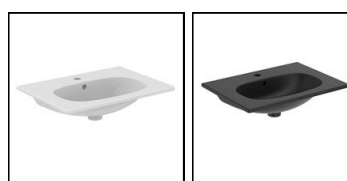

Tesi 60cm Vanity Washbasin

ILLUSTRATED

- T3510** Tesi 60cm vanity washbasin, 1 taphole with overflow
- E0157** Wall fixing set
- BC724** Cerafine O single lever basin mixer
- E1482** 1 1/4" basin clicker waste: slotted
- E0079** Trap 1 1/4" Contemporary metal bottle, 75mm seal

OPTIONS

- EE230339** Space saving trap and waste pipe assembly for use with furniture basin units
- E3516** Eurovit+ 60cm floor standing vanity unit with 2 doors
- R0259** Eurovit+ 60cm wall mounted vanity unit with 2 drawers
- T5255** i.life A 60cm wall hung vanity unit with 2 drawers (separate handles required)
- T5273** i.life A 60cm floor standing vanity unit with 2 drawers (separate handles required)
- E0818** Connect Air 60cm wall hung vanity unit with 2 drawer
- R0473** Connect Air 60cm wall hung vanity unit with 2 drawers
- E0826** Connect Air 60cm wall hung vanity unit with 1 drawer and open shelf
- E0836** Connect Air 60cm floor standing vanity unit with 2 drawers
- E2532** Conca 60 wash stand for Connect Air & Strada II basin
- T5326** i.life 34cm handle

ILLUSTRATED PRODUCT DETAILS

Sizes

T3510 w:625 x d:450

Weights

- T3510** 13.40 KG
- E0157** 0.16 KG
- BC724** 1.43 KG
- E0079** 1.45 KG

Materials

- T3510** Fine Fireclay
- E0157** Metal
- BC724** Chrome Plated Brass
- E1482** Chrome Plated Metal
- E0079** Chrome Plated Metal