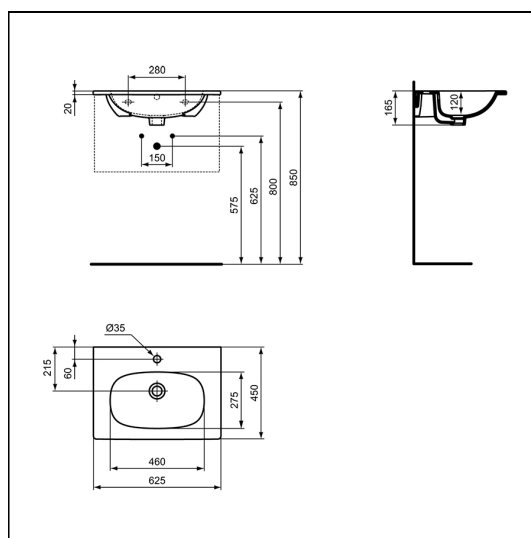

Tesi 60cm Vanity Washbasin

ILLUSTRATED

- T3510** Tesi 60cm vanity washbasin, 1 taphole with overflow
- E0157** Wall fixing set
- BC724** Cerafine O single lever basin mixer
- E1482** 1 1/4" basin clicker waste: slotted
- E0079** Trap 1 1/4" Contemporary metal bottle, 75mm seal

OPTIONS

- EE230339** Space saving trap and waste pipe assembly for use with furniture basin units
- E3516** Eurovit+ 60cm floor standing vanity unit with 2 doors
- R0259** Eurovit+ 60cm wall mounted vanity unit with 2 drawers
- T5255** i.life A 60cm wall hung vanity unit with 2 drawers (separate handles required)
- T5273** i.life A 60cm floor standing vanity unit with 2 drawers (separate handles required)
- E0818** Connect Air 60cm wall hung vanity unit with 2 drawer
- R0473** Connect Air 60cm wall hung vanity unit with 2 drawers
- E0826** Connect Air 60cm wall hung vanity unit with 1 drawer and open shelf
- E0836** Connect Air 60cm floor standing vanity unit with 2 drawers
- E2532** Conca 60 wash stand for Connect Air & Strada II basin
- T5326** i.life 34cm handle

ILLUSTRATED PRODUCT DETAILS

Sizes

T3510 w:625 x d:450

Weights

- T3510** 13.40 KG
- E0157** 0.16 KG
- BC724** 1.43 KG
- E0079** 1.45 KG

Materials

- T3510** Fine Fireclay
- E0157** Metal
- BC724** Chrome Plated Brass
- E1482** Chrome Plated Metal
- E0079** Chrome Plated Metal

Finishes

- T3510** White (01)
- E0157** Neutral / No Finish (67)
- BC724** Chrome (AA)
- E1482** Chrome (AA)
- E0079** Chrome (AA)

Flow rates

BC724 5 Litres per minute @ 3 bar pressure

Designer

Robin Levien, RDI