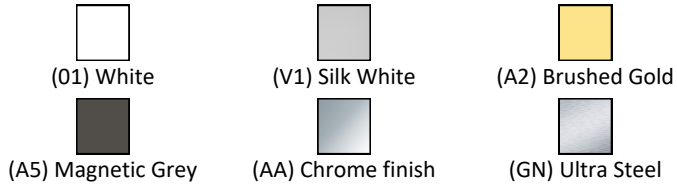

Materials

T3689 Fine Fireclay
BC794 Chrome Plated Brass

Finishes

T3689  White (01)
BC794  Chrome finish (AA)

Designer

Palomba Serafini Associati

FINISH OPTIONS

Standards