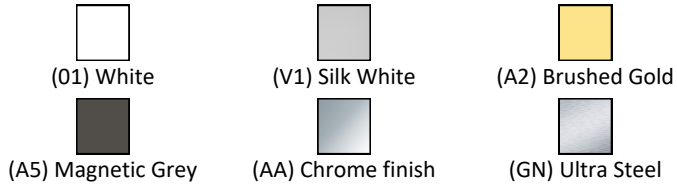

Blend Curve Back To Wall Bidet

ILLUSTRATED

T3753 Blend Curve back to wall bidet, 1 taphole
BC794 Conca single lever bidet mixer with pop-up waste

ILLUSTRATED PRODUCT DETAILS

Weights

T3753 23.90 KG
BC794 0.01 KG

Materials

T3753 Fine Fireclay
BC794 Chrome Plated Brass

Finishes

T3753 White (01)
BC794 Chrome finish (AA)

Designer

Palomba Serafini Associati

FINISH OPTIONS

Standards

Bidet to BS EN 35

Special Notes

Bidet bowl screwed to floor using concealed brackets (supplied).