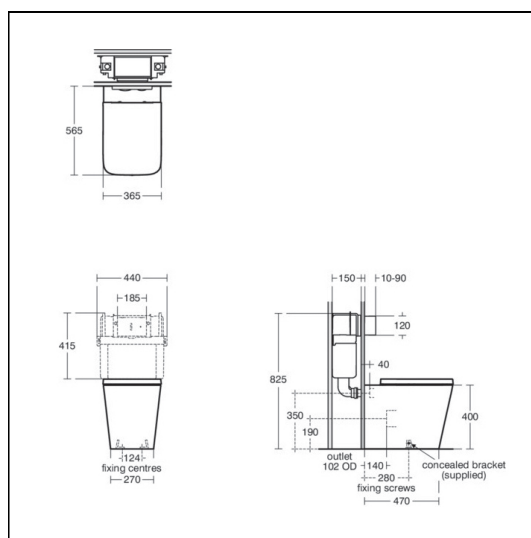

# Blend Cube Back To Wall Toilet Bowl

## ILLUSTRATED

- T3764** Blend Cube back to wall toilet bowl with horizontal outlet
- R0318** ProSys 120 depth WC cistern, pneumatic, front actuation
- T3927** Blend Cube toilet seat and cover, slow close
- R0123** Oleas M3 mechanical dual flushplate Ideal Standard - chrome

## OPTIONS

- R0158** ProSys electronic conversion kit for proximity actuated flushplates (Altes & Symfo) (120 depth frames and cisterns only)
- S3643** Conceala 2 4.5/3 or 4/2.6 litre cistern, dual flush valve, side supply, internal overflow, alternative height plastic flushbends, no flushplate/button
- R0317** ProSys 120 depth WC cistern, mechanical, front actuation
- R0428** ProSys 150 depth WC cistern, mechanical, front or top actuation CL2, Furniture Height (820mm)
- R0115** Oleas M1 mechanical dual flushplate Ideal Standard - white
- R0116** Oleas P1 pneumatic dual flushplate Ideal Standard - white
- R0121** Oleas M2 mechanical dual flushplate Ideal Standard - white
- R0124** Oleas P3 pneumatic dual flushplate Ideal Standard - white
- R0110** Solea P2 pneumatic dual flushplate
- R0130** Altes NT1 electronic (proximity) ceramic dual flushplate Ideal Standard - white
- R0129** Symfo NT1 electronic (proximity) glass dual flushplate Ideal Standard - white