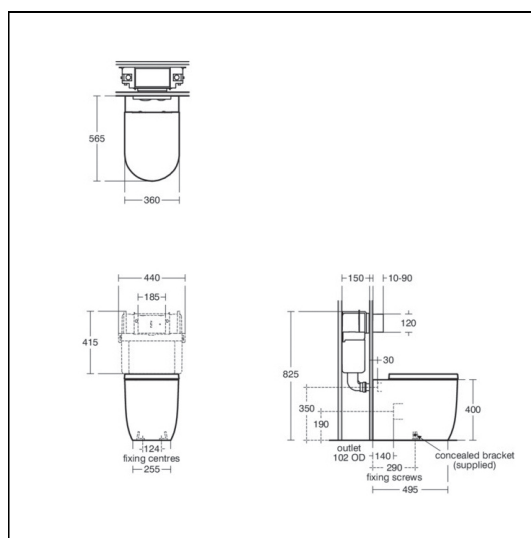

Blend Curve Back To Wall Toilet Bowl

ILLUSTRATED

- T3925** Blend Curve back to wall toilet bowl with horizontal outlet
- R0318** ProSys 120 depth WC cistern, pneumatic, front actuation
- T3760** Blend Curve toilet seat and cover, slow close
- R0119** Oleas P2 pneumatic dual flushplate Ideal Standard - white

OPTIONS

- R0158** ProSys electronic conversion kit for proximity actuated flushplates (Altes & Symfo) (120 depth frames and cisterns only)
- S3643** Conceala 2 4.5/3 or 4/2.6 litre cistern, dual flush valve, side supply, internal overflow, alternative height plastic flushbends, no flushplate/button
- R0317** ProSys 120 depth WC cistern, mechanical, front actuation
- R0428** ProSys 150 depth WC cistern, mechanical, front or top actuation CL2, Furniture Height (820mm)
- R0115** Oleas M1 mechanical dual flushplate Ideal Standard - white
- R0116** Oleas P1 pneumatic dual flushplate Ideal Standard - white
- R0123** Oleas M3 mechanical dual flushplate Ideal Standard - white
- R0124** Oleas P3 pneumatic dual flushplate Ideal Standard - white
- R0110** Solea P2 pneumatic dual flushplate
- R0130** Altes NT1 electronic (proximity) ceramic dual flushplate Ideal Standard - white
- R0129** Symfo NT1 electronic (proximity) glass dual flushplate Ideal Standard - white

ILLUSTRATED PRODUCT DETAILS

Weights

- T3925** 31.60 KG
- R0318** 2.92 KG
- T3760** 2.38 KG
- R0119** 0.38 KG

Materials

- T3925** Vitreous China
- R0318** Mixed Material
- T3760** Mixed Material
- R0119** Mixed Material