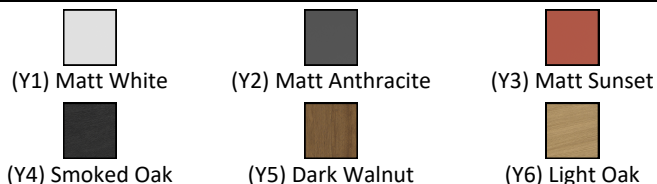

Conca 240cm Console

ILLUSTRATED

T4342 Conca 240cm console
U8428 Mounting bracket (1 bracket)

ILLUSTRATED PRODUCT DETAILS

Weights

T4342 24.00 KG
U8428 0.40 KG

Materials

T4342 Mixed Material

Finishes

T4342 Matt White (Y1)
U8428 Neutral / No Finish (67)

Designer

Palomba Serafini Associati

FINISH OPTIONS

Standards

EN 14749:2005

Special Notes

Furniture units should be installed in a bathroom with adequate ventilation. Mounting kit included. Always use appropriate fixings to suit the type of wall.