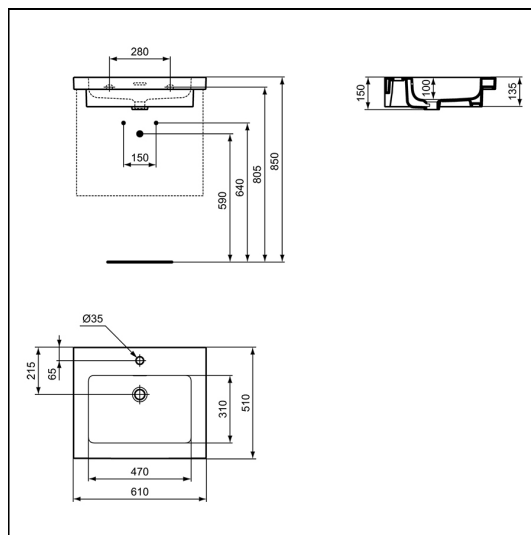

OPTIONS

- **T4577** Conca 60cm wall hung vanity unit with 1 drawer
- **E2531** Conca 60 wash stand for Calla & Extra vanity basin
- **T5269** Ideal Standard i.life B 60cm wall hung vanity unit with 1 drawer
- **T5270** Ideal Standard i.life B 60cm wall hung vanity unit with 2 drawers
- **T5326** i.life 34cm handle

ILLUSTRATED PRODUCT DETAILS

Weights

- **T4358** 18.90 KG
- **E0157** 0.16 KG
- **BC799** 0.01 KG
- **EE230339** 0.10 KG
- **9**
- **T4573** 30.00 KG

Materials

- **T4358** Fine Fireclay
- **E0157** Metal
- **BC799** Chrome Plated Brass
- **EE230339** Plastic
- **9**
- **T4573** Mixed Material

Finishes

- **T4358** White (01)
- **E0157** Neutral / No Finish (67)
- **BC799** Chrome finish (AA)
- **EE230339** Neutral / No Finish (67)
- **9**
- **T4573** Matt White (Y1)

Designer

Palomba Serafini Associati

FINISH OPTIONS

(01) White	(V1) Silk White	(A2) Brushed Gold
(A5) Magnetic Grey	(AA) Chrome finish	(GN) Silver Storm
(Y1) Matt White	(Y2) Matt Anthracite	(Y3) Matt Sunset
(Y4) Smoked Oak	(Y5) Dark Walnut	(Y6) Light Oak

Standards

Washbasin to BS EN 14688 and BS EN 31

Special Notes

Washbasin wall mounted using E0157 wall fixing set or supplied on

E: info@idealspec.co.uk | T: 0870 122 8822 | F: 0870 122 8282 | www.idealspec.co.uk

Ideal Standard (UK) Ltd. makes every effort to ensure that the information provided on its website is accurate. However, we cannot guarantee this, and accept no liability for any information or advice given via its website.