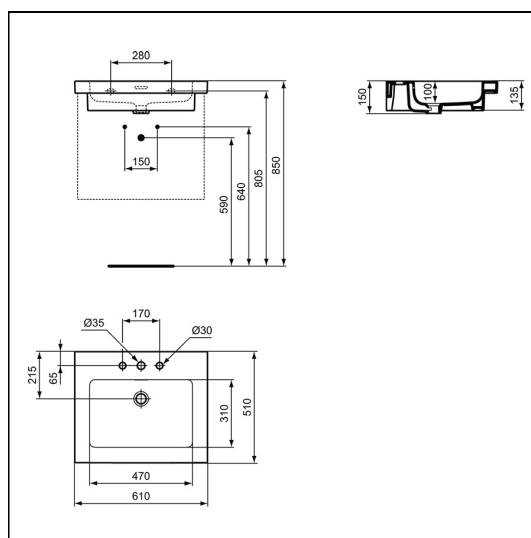

Extra 60cm Vanity Washbasin

ILLUSTRATED

- **T4360** Extra 60cm vanity washbasin, 3 tapholes with overflow
- **E0157** Wall fixing set
- **BC783** Joy dual control 3 hole basin mixer
- **EE230339** Space saving trap and waste pipe assembly for use with furniture basin units
- **T4573** Conca 60cm wall hung vanity unit with 2 drawers

OPTIONS

- **T4577** Conca 60cm wall hung vanity unit with 1 drawer
- **E2531** Conca 60 wash stand for Calla & Extra vanity basin
- **T5269** Ideal Standard i.life B 60cm wall hung vanity unit with 1 drawer
- **T5270** Ideal Standard i.life B 60cm wall hung vanity unit with 2 drawers
- **T5326** i.life 34cm handle

ILLUSTRATED PRODUCT DETAILS

Weights

- **T4360** 18.90 KG
- **E0157** 0.16 KG
- **BC783** 0.01 KG
- **EE230339** 0.10 KG
- **9**
- **T4573** 30.00 KG

Materials

- **T4360** Fine Fireclay
- **E0157** Metal
- **BC783** Chrome Plated Brass
- **EE230339** Plastic
- **9**
- **T4573** Mixed Material

Finishes

- **T4360** White (01)
- **E0157** Neutral / No Finish (67)
- **BC783** Chrome finish (AA)
- **EE230339** Neutral / No Finish (67)
- **9**
- **T4573** Matt White (Y1)

Designer

Palomba Serafini Associati

FINISH OPTIONS

(A2) Brushed Gold	(A5) Magnetic Grey	(AA) Chrome finish
(GN) Silver Storm	(Y1) Matt White	(Y2) Matt Anthracite
(Y3) Matt Sunset	(Y4) Smoked Oak	(Y5) Dark Walnut
(Y6) Light Oak		

Standards

Washbasin to BS EN 14688 and BS EN 31

Special Notes

Washbasin wall mounted using E0157 wall fixing set or supplied on

E: info@idealspec.co.uk | T: 0870 122 8822 | F: 0870 122 8282 | www.idealspec.co.uk

Ideal Standard (UK) Ltd. makes every effort to ensure that the information provided on its website is accurate. However, we cannot guarantee this, and accept no liability for any information or advice given via its website.