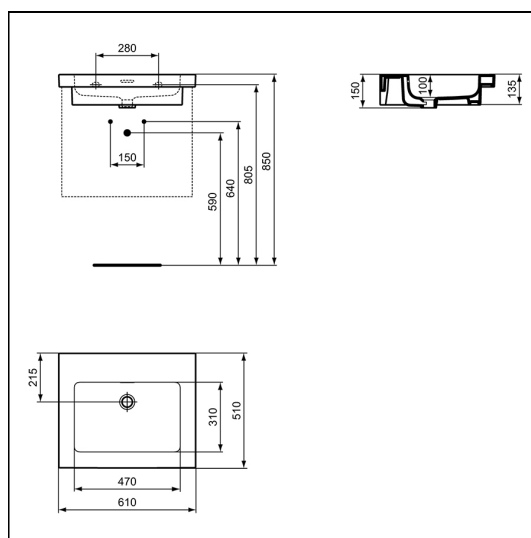

Extra 60cm Vanity Washbasin

ILLUSTRATED

- T4361** Extra 60cm vanity washbasin, no taphole with overflow
- A1313** Built-in basin mixer kit 1, horizontal
- E0157** Wall fixing set
- A7381** Joy single lever built-in basin mixer with 220mm spout
- E1482** 1 1/4" basin clicker waste: slotted
- EE230339** Space saving trap and waste pipe assembly for use with furniture basin units
- T4573** Conca 60cm wall hung vanity unit with 2 drawers

OPTIONS

- T4577** Conca 60cm wall hung vanity unit with 1 drawer
- E2531** Conca 60 wash stand for Calla & Extra vanity basin
- T5269** Ideal Standard i.life B 60cm wall hung vanity unit with 1 drawer
- T5270** Ideal Standard i.life B 60cm wall hung vanity unit with 2 drawers
- T5326** i.life 34cm handle