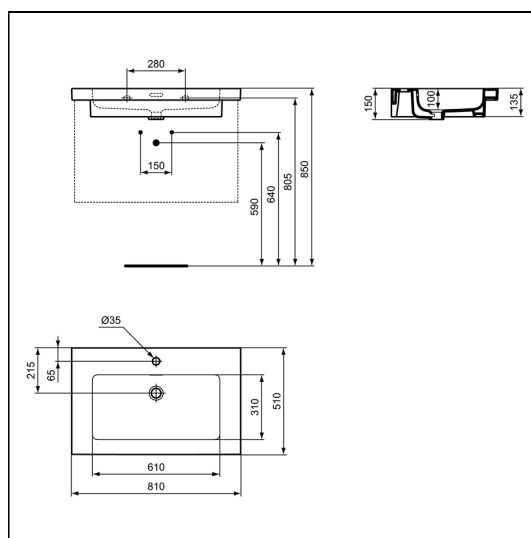

Extra 80cm Vanity Washbasin

dedicated furniture units. When fitted to furniture washbasin must be secured with the E0157 fixing set.