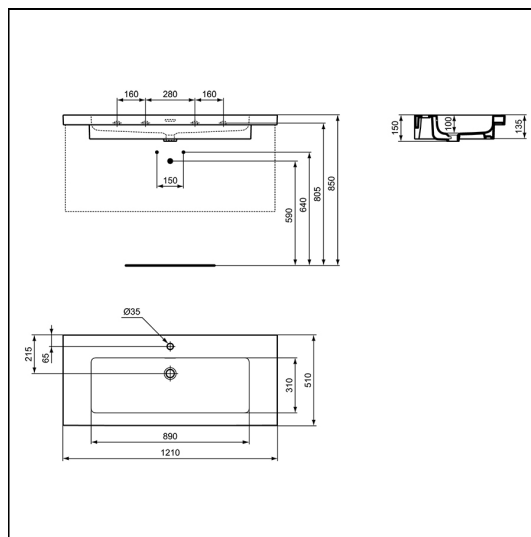

Standards

Washbasin to BS EN 14688 and BS EN 31

Special Notes

Washbasin wall mounted using E0157 wall fixing set or supplied on dedicated furniture units. When fitted to furniture washbasin must be

Extra 120cm Vanity Washbasin