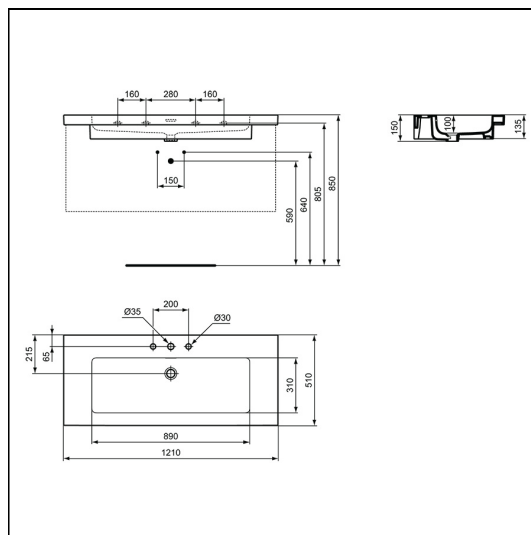

Extra 120cm Vanity Washbasin

ILLUSTRATED

- **T4372** Extra 120cm vanity washbasin, 3 tapholes with overflow
- **E0157** Wall fixing set
- **BC783** Joy dual control 3 hole basin mixer
- **EE230339** Space saving trap and waste pipe assembly for use with furniture basin units
- **T4576** Conca 120cm wall hung vanity unit with 2 drawers

OPTIONS

- **T4580** Conca 120cm wall hung vanity unit with 1 drawer
- **T5515** i.life B 120cm wall hung vanity unit with 1 drawer (separate handles required)
- **T5514** i.life B 120cm wall hung vanity unit with 2 drawers (separate handles required)
- **T5326** i.life 34cm handle

ILLUSTRATED PRODUCT DETAILS

Weights

- **T4372** 34.40 KG
- **E0157** 0.16 KG
- **BC783** 0.01 KG
- **EE230339** 0.10 KG
- **9**
- **T4576** 30.00 KG

Materials

- **T4372** Fine Fireclay
- **E0157** Metal
- **BC783** Chrome Plated Brass
- **EE230339** Plastic
- **9**
- **T4576** Mixed Material

Finishes

- **T4372** White (01)
- **E0157** Neutral / No Finish (67)
- **BC783** Chrome finish (AA)
- **EE230339** Neutral / No Finish (67)
- **9**
- **T4576** Matt White (Y1)

Designer

Palomba Serafini Associati

FINISH OPTIONS

(A2) Brushed Gold	(A5) Magnetic Grey	(AA) Chrome finish
(GN) Silver Storm	(Y1) Matt White	(Y2) Matt Anthracite
(Y3) Matt Sunset	(Y4) Smoked Oak	(Y5) Dark Walnut
(Y6) Light Oak		

Standards

Washbasin to BS EN 14688 and BS EN 31

Special Notes

Washbasin wall mounted using E0157 wall fixing set or supplied on dedicated furniture units. When fitted to furniture washbasin must be

E: info@idealspec.co.uk | T: 0870 122 8822 | F: 0870 122 8282 | www.idealspec.co.uk

Ideal Standard (UK) Ltd. makes every effort to ensure that the information provided on its website is accurate. However, we cannot guarantee this, and accept no liability for any information or advice given via its website.