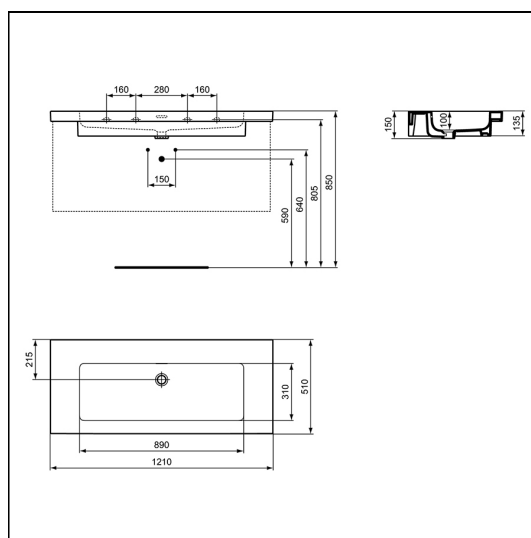

Extra 120cm Vanity Washbasin

ILLUSTRATED

- **T4373** Extra 120cm vanity washbasin, no taphole with overflow
- **A1313** Built-in basin mixer kit 1, horizontal
- **E0157** Wall fixing set
- **A7381** Joy single lever built-in basin mixer with 220mm spout
- **E1482** 1 1/4" basin clicker waste: slotted
- **EE230339** Space saving trap and waste pipe assembly for use with furniture basin units
- **T4576** Conca 120cm wall hung vanity unit with 2 drawers

OPTIONS

- **T4580** Conca 120cm wall hung vanity unit with 1 drawer
- **T5515** i.life B 120cm wall hung vanity unit with 1 drawer (separate handles required)
- **T5514** i.life B 120cm wall hung vanity unit with 2 drawers (separate handles required)
- **T5326** i.life 34cm handle

ILLUSTRATED PRODUCT DETAILS

Weights

- **T4373** 34.40 KG
- **A1313** 1.26 KG
- **E0157** 0.16 KG
- **A7381** 0.01 KG
- **EE230339** 0.10 KG
- **9**
- **T4576** 30.00 KG

Materials

- **T4373** Fine Fireclay
- **E0157** Metal
- **A7381** Chrome Plated Brass
- **E1482** Chrome Plated Metal
- **EE230339** Plastic
- **9**
- **T4576** Mixed Material

Finishes

- **T4373** White (01)
- **A1313** Unfinished (NU)
- **E0157** Neutral / No Finish (67)
- **A7381** Chrome finish (AA)
- **E1482** Chrome (AA)
- **EE230339** Neutral / No Finish (67)
- **9**
- **T4576** Matt White (Y1)

Designer

Palomba Serafini Associati

FINISH OPTIONS

(A2) Brushed Gold	(A5) Magnetic Grey	(AA) Chrome finish
(GN) Silver Storm	(AA) Chrome	(XG) Silk Black
(Y1) Matt White	(Y2) Matt Anthracite	(Y3) Matt Sunset
(Y4) Smoked Oak	(Y5) Dark Walnut	(Y6) Light Oak