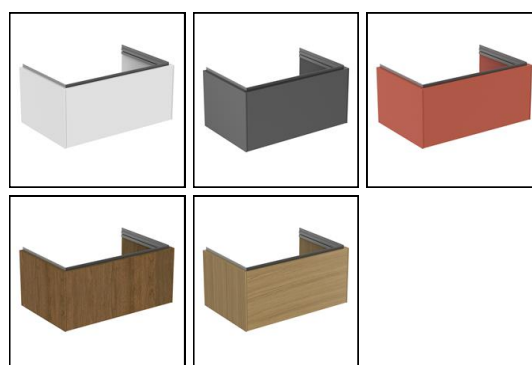

OPTIONS

- **T4364** Extra 80cm vanity washbasin, 3 tapholes with overflow
- **T4365** Extra 80cm vanity washbasin, no taphole with overflow

ILLUSTRATED PRODUCT DETAILS

Weights

- **T4578** 30.00 KG
- **T4362** 24.00 KG
- **E0157** 0.16 KG
- **BC799** 0.01 KG
- **EE230339** 0.10 KG

Materials

- **T4578** Mixed Material
- **T4362** Fine Fireclay
- **E0157** Metal
- **BC799** Chrome Plated Brass
- **EE230339** Plastic

Finishes

- **T4578** Matt White (Y1)
- **T4362** White (01)
- **E0157** Neutral/No Finish (67)
- **BC799** Chrome finish (AA)
- **EE230339** Neutral/No Finish (67)

Capacity

- **T4362** 10.6 litres

Designer

Palomba Serafini Associati

FINISH OPTIONS

(Y1) Matt White	(Y2) Matt Anthracite	(Y3) Matt Sunset
(Y4) Smoked Oak	(Y5) Dark Walnut	(Y6) Light Oak
(01) White	(V1) Silk White	(A2) Brushed Gold
(A5) Magnetic Grey	(AA) Chrome finish	(GN) Silver Storm

Standards

EN 14749:2005

Special Notes

Furniture units should be installed in a bathroom with adequate ventilation. Mounting kit included. Always use appropriate fixings to suit the type of wall. Space saving trap to be ordered separately using code EE23033967.

E: info@idealspec.co.uk | T: 0870 122 8822 | F: 0870 122 8282 | www.idealspec.co.uk

Ideal Standard (UK) Ltd. makes every effort to ensure that the information provided on its website is accurate. However, we cannot guarantee this, and accept no liability for any information or advice given via its website.

ACCREDITATIONS