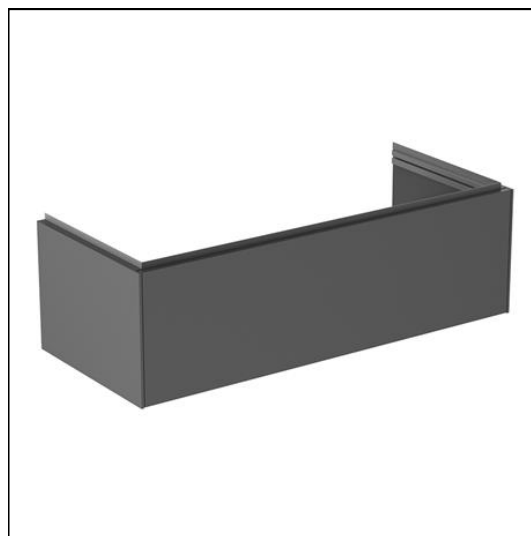

Conca 120cm x 50cm Wall Hung Vanity Unit

ILLUSTRATED

- **T4580** Conca 120cm x 50cm wall hung vanity unit with 1 drawer
- **T4370** Extra 120cm vanity washbasin, 1 taphole with overflow
- **E0157** Wall fixing set
- **BC799** Joy single lever basin mixer with click waste
- **EE230339** Space saving trap and waste pipe assembly for use with furniture basin units

OPTIONS

- **T4372** Extra 120cm vanity washbasin, 3 tapholes with overflow
- **T4373** Extra 120cm vanity washbasin, no taphole with overflow

ILLUSTRATED PRODUCT DETAILS

Weights

- **T4580** 30.00 KG
- **T4370** 34.40 KG
- **E0157** 0.16 KG
- **BC799** 0.01 KG
- **EE230339** 0.10 KG

Materials

- **T4580** Mixed Material
- **T4370** Fine Fireclay
- **E0157** Metal
- **BC799** Chrome Plated Brass
- **EE230339** Plastic

Finishes

- **T4580** Matt White (Y1)
- **T4370** White (01)
- **E0157** Neutral/No Finish (67)
- **BC799** Chrome finish (AA)
- **EE230339** Neutral/No Finish (67)

Capacity

- **T4370** 13.7 litres

Designer

Palomba Serafini Associati

FINISH OPTIONS

(Y1) Matt White	(Y2) Matt Anthracite	(Y3) Matt Sunset
(Y4) Smoked Oak	(Y5) Dark Walnut	(Y6) Light Oak
(01) White	(V1) Silk White	(A2) Brushed Gold
(A5) Magnetic Grey	(AA) Chrome finish	(GN) Silver Storm

Standards

EN 14749:2005

Special Notes

Furniture units should be installed in a bathroom with adequate ventilation. Mounting kit included. Always use appropriate fixings to suit the type of wall. Space saving trap to be ordered separately using code EE23033967.

ACCREDITATIONS