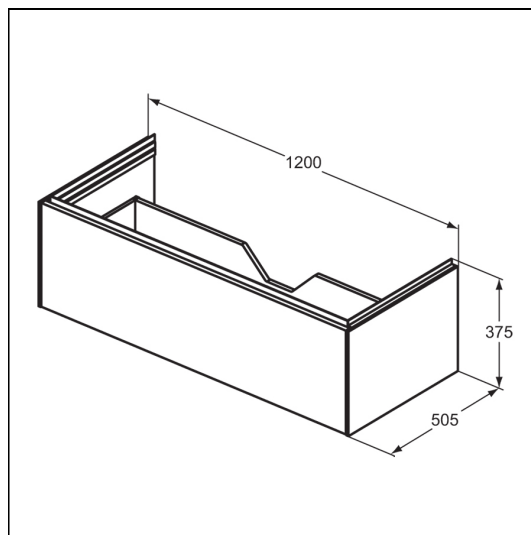

Conca 120cm x 50cm Wall Hung Vanity Unit

ILLUSTRATED

- **T4580** Conca 120cm x 50cm wall hung vanity unit with 1 drawer
- **T4370** Extra 120cm vanity washbasin, 1 taphole with overflow
- **E0157** Wall fixing set
- **BC799** Joy single lever basin mixer with click waste
- **EE230339** Space saving trap and waste pipe assembly for use with furniture basin units

OPTIONS

- **T4372** Extra 120cm vanity washbasin, 3 tapholes with overflow
- **T4373** Extra 120cm vanity washbasin, no taphole with overflow

ILLUSTRATED PRODUCT DETAILS

Weights

- **T4580** 30.00 KG
- **T4370** 34.40 KG
- **E0157** 0.16 KG
- **BC799** 0.01 KG
- **EE230339** 0.10 KG

Materials

- **T4580** Mixed Material
- **T4370** Fine Fireclay
- **E0157** Metal
- **BC799** Chrome Plated Brass
- **EE230339** Plastic

Finishes

- **T4580** Matt White (Y1)
- **T4370** White (01)
- **E0157** Neutral/No Finish (67)
- **BC799** Chrome finish (AA)
- **EE230339** Neutral/No Finish (67)

Capacity

- **T4370** 13.7 litres

Designer

Palomba Serafini Associati

FINISH OPTIONS

(Y1) Matt White	(Y2) Matt Anthracite	(Y3) Matt Sunset
(Y4) Smoked Oak	(Y5) Dark Walnut	(Y6) Light Oak
(01) White	(V1) Silk White	(A2) Brushed Gold
(A5) Magnetic Grey	(AA) Chrome finish	(GN) Silver Storm

Standards

EN 14749:2005

Special Notes

Furniture units should be installed in a bathroom with adequate ventilation. Mounting kit included. Always use appropriate fixings to suit the type of wall. Space saving trap to be ordered separately using code EE23033967.

ACCREDITATIONS