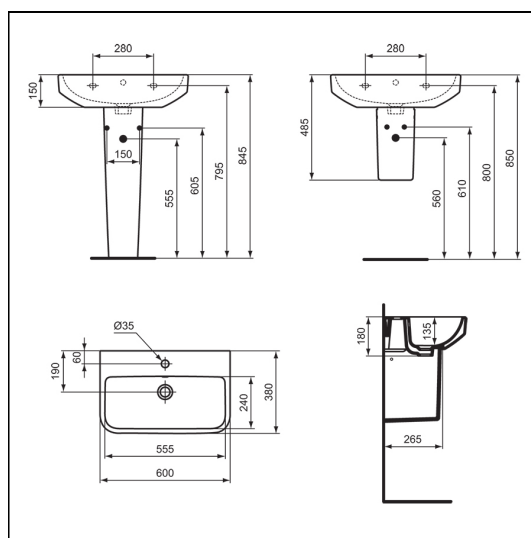

i.life S 60cm Compact Washbasin

ILLUSTRATED

T4583	i.life S 60cm compact washbasin, 1 taphole
T5196	i.life S semi-pedestal
E0157	Wall fixing set
BD246	Ceraplan single lever basin mixer, with click waste
S8910	Trap 1 1/4" plastic bottle, 75mm seal, multi-purpose outlet

OPTIONS

E3372	i.life S & B full pedestal
E2653	Ceramic 1 1/4" basin clicker waste: slotted

ILLUSTRATED PRODUCT DETAILS

Sizes

T4583 w:600 x d:380

Weights

T4583	15.10 KG
E0157	0.16 KG
BD246	1.77 KG
S8910	0.20 KG

Capacity

T4583 6.5 litres

Flow rates

BD246 5 Litres per minute @ 3 bar pressure

Designer

Palomba Serafini Associati

Standards

Washbasin to BS EN 14688 and BS EN 31

Special Notes

Washbasin wall mounted using E0157 wall fixing set with full pedestal mounted using 2 screws through the back of the basin (not supplied).

FEATURES