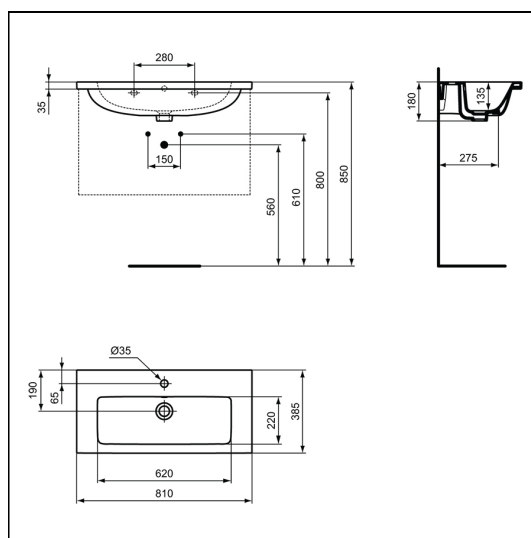

i.life S 80cm Compact Vanity Washbasin

ILLUSTRATED

- **T4589** i.life S 80cm compact vanity washbasin, 1 taphole
- **E0157** Wall fixing set
- **BD246** Ceraplan single lever basin mixer, with click waste
- **E0079** Trap 1¼" Contemporary metal bottle, 75mm seal

OPTIONS

- **EE230339** Space saving trap and waste pipe assembly for use with furniture basin units
- **T5294** i.life S 80cm compact wall hung vanity unit with 1 drawer
- **T5295** i.life S 80cm compact wall hung vanity unit with 2 drawers
- **T5326** i.life 34cm handle

ILLUSTRATED PRODUCT DETAILS

Sizes

T4589 w:810 x d:385

Weights

- **T4589** 17.70 KG
- **E0157** 0.16 KG
- **BD246** 1.77 KG
- **E0079** 1.45 KG

Materials

- **T4589** Vitreous China
- **E0157** Metal
- **BD246** Chrome Plated Brass
- **E0079** Chrome Plated Metal

Finishes

- **T4589** White (01)
- **E0157** Neutral / No Finish (67)
- **BD246** Chrome (AA)
- **E0079** Chrome (AA)

Capacity

T4589 7.8 litres

Flow rates

BD246 5 Litres per minute @ 3 bar pressure

Designer

Palomba Serafini Associati

Standards

Washbasin to BS EN 14688 and BS EN 31

Special Notes

Washbasin wall mounted using E0157 wall fixing set or supplied on dedicated furniture units. When fitted to furniture washbasin must be secured with the E0157 fixing set.

FEATURES