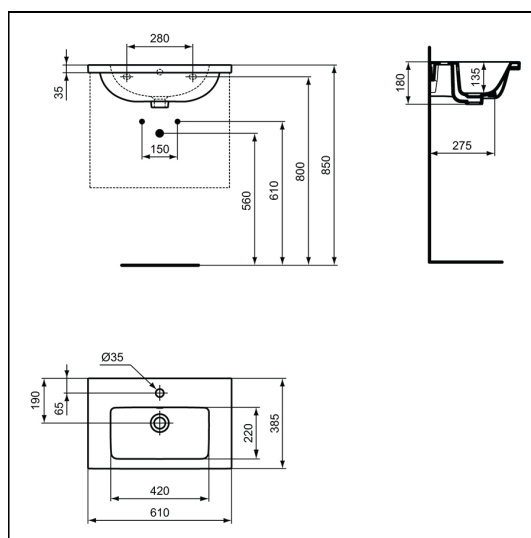

i.life S 60cm Compact Vanity Washbasin

ILLUSTRATED

- **T4590** i.life S 60cm compact vanity washbasin, 1 taphole
- **E0157** Wall fixing set
- **BD246** Ceraplan single lever basin mixer, with click waste
- **E0079** Trap 1¼" Contemporary metal bottle, 75mm seal

OPTIONS

- **EE230339** Space saving trap and waste pipe assembly for use with furniture basin units
- **T5292** i.life S 60cm compact wall hung vanity unit with 1 drawer
- **T5293** i.life 60cm compact wall hung vanity unit with 2 drawers
- **T5326** i.life 34cm handle

ILLUSTRATED PRODUCT DETAILS

Sizes

T4590 w:610 x d:385

Weights

- **T4590** 13.80 KG
- **E0157** 0.16 KG
- **BD246** 1.77 KG
- **E0079** 1.45 KG

Materials

- **T4590** Fine Fireclay
- **E0157** Metal
- **BD246** Chrome Plated Brass
- **E0079** Chrome Plated Metal

Finishes

- **T4590** White (01)
- **E0157** Neutral / No Finish (67)
- **BD246** Chrome (AA)
- **E0079** Chrome (AA)

Capacity

T4590 4.9 litres

Flow rates

BD246 5 Litres per minute @ 3 bar pressure

Designer

Palomba Serafini Associati

Standards

Washbasin to BS EN 14688 and BS EN 31

Special Notes

Washbasin wall mounted using E0157 wall fixing set or supplied on dedicated furniture units. When fitted to furniture washbasin must be secured with the E0157 fixing set.

FEATURES