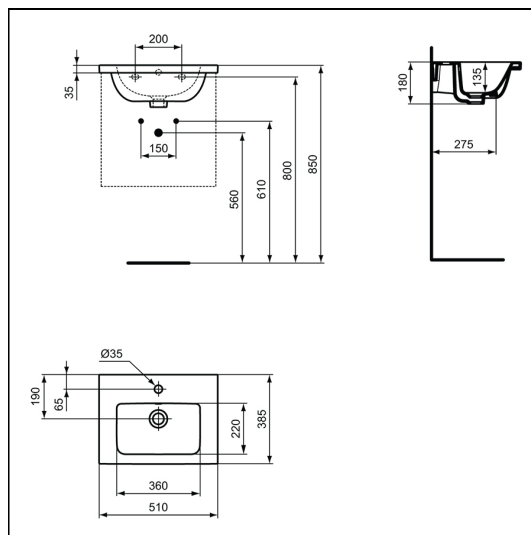

i.life S 50cm Compact Vanity Washbasin

ILLUSTRATED

- **T4591** i.life S 50cm compact vanity washbasin, 1 taphole
- **E0157** Wall fixing set
- **BD246** Ceraplan single lever basin mixer, with click waste
- **E0079** Trap 1¼" Contemporary metal bottle, 75mm seal

OPTIONS

- **EE230339** Space saving trap and waste pipe assembly for use with furniture basin units
- **T5290** i.life S 50 cm compact wall hung vanity unit with 1 drawer
- **T5291** i.life S 50cm compact wall hung vanity unit with 2 drawers
- **T5326** i.life 34cm handle

ILLUSTRATED PRODUCT DETAILS

Sizes

T4591 w:510 x d:385

Weights

- **T4591** 11.90 KG
- **E0157** 0.16 KG
- **BD246** 1.77 KG
- **E0079** 1.45 KG

Materials

- **T4591** Fine Fireclay
- **E0157** Metal
- **BD246** Chrome Plated Brass
- **E0079** Chrome Plated Metal

Finishes

- **T4591** White (01)
- **E0157** Neutral / No Finish (67)
- **BD246** Chrome (AA)
- **E0079** Chrome (AA)

Capacity

T4591 3.8 litres

Flow rates

BD246 5 Litres per minute @ 3 bar pressure

Designer

Palomba Serafini Associati

Standards

Washbasin to BS EN 14688 and BS EN 31

Special Notes

Washbasin wall mounted using E0157 wall fixing set or supplied on dedicated furniture units. When fitted to furniture washbasin must be secured with the E0157 fixing set.

FEATURES