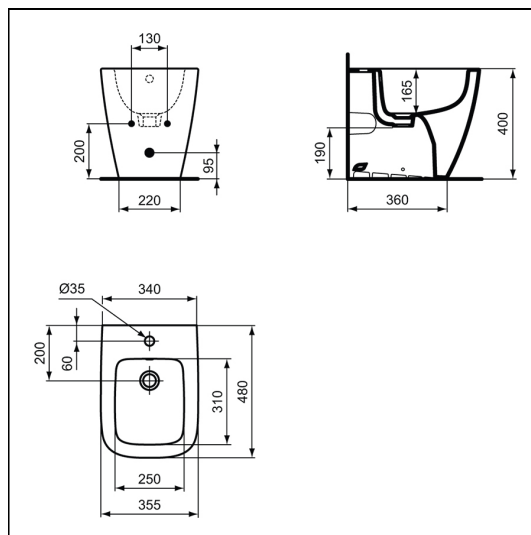

i.life S Compact Back To Wall Bidet

ILLUSTRATED

T4595 i.life S compact back to wall bidet, 1 taphole
BD249 Ceraplan single lever bidet mixer

ILLUSTRATED PRODUCT DETAILS

Weights

T4595 0.00 KG
BD249 1.74 KG

Materials

T4595 Vitreous China
BD249 Chrome Plated Brass

Finishes

T4595 White (01)
BD249 Chrome (AA)

Designer

Palomba Serafini Associati

Standards

Bidet to BS EN 35

Special Notes

Bidet screwed to floor using concealed brackets (supplied). Joint to wall sealed with waterproof sealant (not supplied). Consideration should be given to safe hot water delivery and the use of an appropriate temperature reduction device, see A5900AA or Part G for guidance.

FEATURES