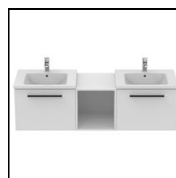

i.life B 61cm Vanity Basin, 1 Drawer Units & Side Unit

ILLUSTRATED

- **T4605** Ideal Standard i.life B 61cm vanity washbasin, 1 taphole
- **BD246** Ceraplan single lever basin mixer, with click waste
- **T5269** Ideal Standard i.life B 60cm wall hung vanity unit with 1 drawer
- **T5326** i.life 34cm handle

OPTIONS

- **T5268** i.life B 40cm side unit for vanity basins with 1 shelf

ILLUSTRATED PRODUCT DETAILS

Weights

BD246 1.77 KG

Materials

- **T4605** Fine Fireclay
- **BD246** Chrome Plated Brass
- **T5269** Mixed Material
- **T5326** Mixed Material

Finishes

- **T4605** White (01)
- **BD246** Chrome (AA)
- **T5269** Matt White (DU)
- **T5326** Silk Black (XG)

Flow rates

BD246 5 Litres per minute @ 3 bar pressure

Designer

Palomba Serafini Associati

FEATURES

FINISH OPTIONS

 (01) White	 (58) Gloss Grey	 (DU) Matt White
 (NF) Matt Sandy Beige	 (NG) Matt Quartz Grey	 (NH) Matt Griege
 (NW) Coffee Oak	 (NX) Natural Oak	 (NV) Matt Carbon Grey
 (XG) Silk Black	 (YE) Brushed Chrome	

Standards

Washbasin to BS EN 14688 and BS EN 31.
Furniture to EN 14749:2005.

Special Notes

When T460501 is fitted to furniture washbasin must be secured with the E0157 fixing set.
Furniture units should be installed in a bathroom with adequate ventilation. Mounting kit included. Always use appropriate fixings to suit the type of wall.