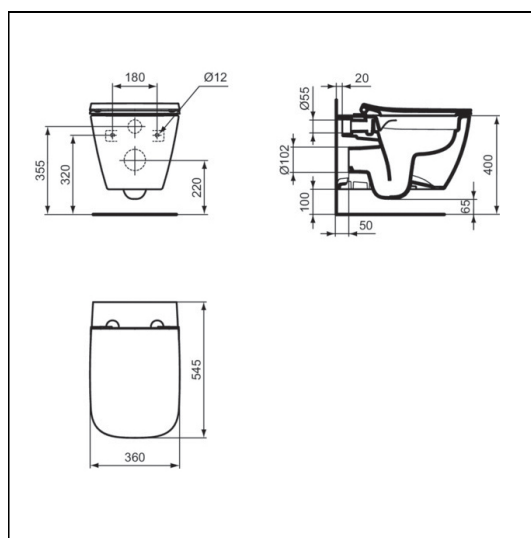

Ideal Standard i.life B Wall Mounted WC bowl

ILLUSTRATED

- T4614** Ideal Standard i.life B wall mounted wc bowl with horizontal outlet and rims+ technology
- T4683** i.life B toilet seat and cover, slow close
- R0121** Oleas M2 mechanical dual flushplate Ideal Standard - chrome
- R0153** ProSys 1150mm height, mechanical wall hung WC frame, 120 depth, front actuation

OPTIONS

- T4682** i.life B toilet seat and cover
- T5002** i.life B toilet seat and cover, slim
- T5003** Ideal Standard i.life B toilet seat and cover, slim, slow close
- T5556** i.life B toilet seat no cover
- R0100** ProSys half frame for wall hung WC pans (no cistern)
- R0313** ProSys 1150mm height, pneumatic wall hung WC frame, 120 depth, front actuation
- R0140** ProSys 820mm height, mechanical wall hung WC frame, 150 depth, front or top actuation
- R0312** ProSys 820mm height, pneumatic wall hung wc frame 150 depth, front or top actuation
- R0314** ProSys 1150mm height, freestanding mechanical wall hung WC frame, front actuation
- S4305** Panekta outlet connector to convert horizontal outlet wcs to P trap

ILLUSTRATED PRODUCT DETAILS

Weights

- R0121** 0.34 KG
- R0153** 12.20 KG

Materials

- R0121** Mixed Material
- R0153** Mixed Material

Finishes

- T4614**  White (01)
- T4683**  White (01)
- R0121**  White (AC)
- R0153**  Neutral / No Finish (67)

ACCREDITATIONS

R0140(67)

R0312(67)

Ideal Standard i.life B Wall Mounted WC bowl

Special Notes

Fix the E0060 support brackets to the floor within the duct and secure the WC with bolts (supplied) and hidden fixing set provided. Screw the bolts to the back wall. Can be used with i.life furniture WC unit. Oleas, Solea, Altes & Symfo are compatible with Prosys cisterns only. Please see flushplate section for full finish/colour options.