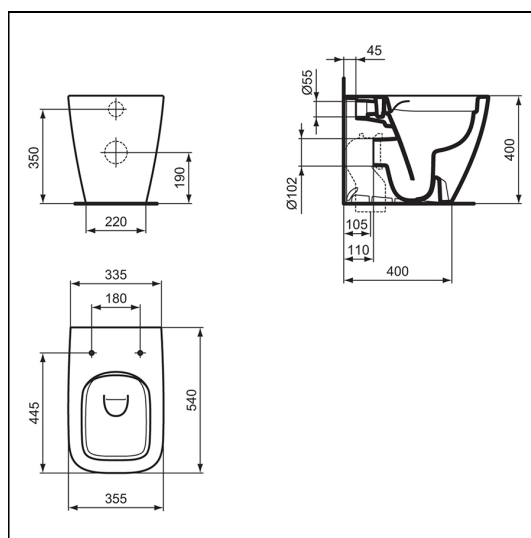

# Ideal Standard i.life B Back to Wall WC bowl

## ILLUSTRATED

- T4616** Ideal Standard i.life B back to wall wc bowl with horizontal outlet and rims+ technology
- R0428** ProSys 150 depth WC cistern, mechanical, front or top actuation CL2, Furniture Height (820mm)
- T4683** i.life B toilet seat and cover, slow close
- R0123** Oleas M3 mechanical dual flushplate Ideal Standard - chrome

## OPTIONS

- S3643** Conceala 2 4.5/3 or 4/2.6 litre cistern, dual flush valve, side supply, internal overflow, alternative height plastic flushbends, no flushplate/button
- E2125** Conceala 2 concealed cistern universal height, side inlet cistern - pneumatic dual flush valve - no flushplate - 6/4 litre flush
- T4682** i.life B toilet seat and cover
- T5002** i.life B toilet seat and cover, slim
- T5003** Ideal Standard i.life B toilet seat and cover, slim, slow close
- S4399** Contemporary flush plate dual flush for Conceala 2 cisterns
- S4300** Panekta outlet connector to convert horizontal outlet wcs to S or turned P trap
- S4305** Panekta outlet connector to convert horizontal outlet wcs to P trap

### Weights

- R0428** 2.96 KG
- R0123** 0.34 KG