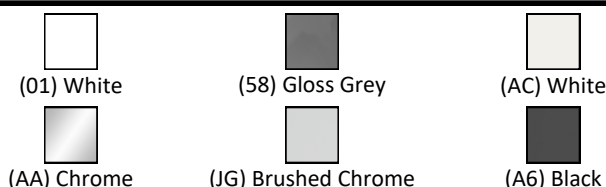

FINISH OPTIONS

Standards

WC bowl to BS EN 997 & BS EN 33

Special Notes

E: info@idealspec.co.uk | T: 0870 122 8822 | F: 0870 122 8282 | www.idealspec.co.uk

Ideal Standard (UK) Ltd. makes every effort to ensure that the information provided on its website is accurate. However, we cannot guarantee this, and accept no liability for any information or advice given via its website.