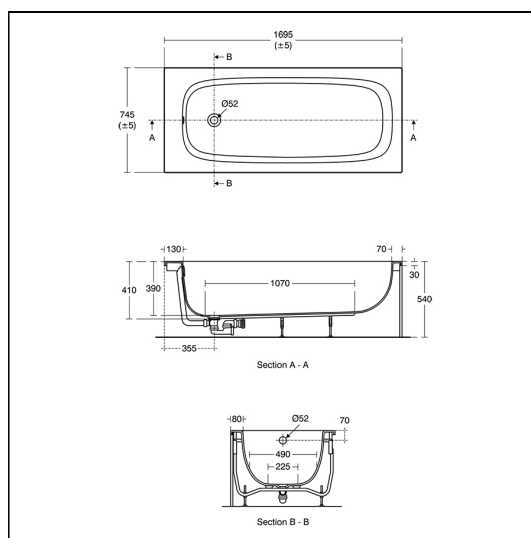

i.life 170cm x 75cm Rectangular Idealform Bath

ILLUSTRATED

- **T4773** i.life 170cm x 75cm rectangular idealform bath with no taphole
- **T4828** i.life Fixation Set
- **BD264** Ceraplan dual control bath filler
- **E3194** Unilux 170cm front panel
- **E3195** Unilux 75cm end panel
- **S8970** Trap 1½" plastic P with 75mm seal, multi-purpose outlet suitable for plastic and BS copper pipe
- **E1486** Luxury bath pop-up waste and overflow
- **A5901** TMV thermostatic mixing valve, 22mm

ILLUSTRATED PRODUCT DETAILS

Weights

- **T4773** 20.00 KG
- **BD264** 2.39 KG
- **E3194** 3.65 KG
- **E3195** 2.58 KG
- **S8970** 1.00 KG
- **A5901** 0.60 KG

Materials

- **T4773** Acrylic
- **T4828** Acrylic
- **BD264** Chrome Plated Brass
- **E3194** High Impact Polystyrene
- **E3195** High Impact Polystyrene
- **S8970** Plastic
- **E1486** Mixed Material
- **A5901** Chrome Plated Metal

Finishes

- **T4773** White (01)
- **T4828** White (01)
- **BD264** Chrome (AA)
- **E3194** White (01)
- **E3195** White (01)
- **S8970** Neutral / No Finish (67)
- **E1486** Chrome (AA)
- **A5901** Chrome (AA)

Capacity

- **T4773** 192.0 litres (to overflow)

Designer

Palomba Serafini Associati

FINISH OPTIONS

Standards

EN 198:2008. EN 14516