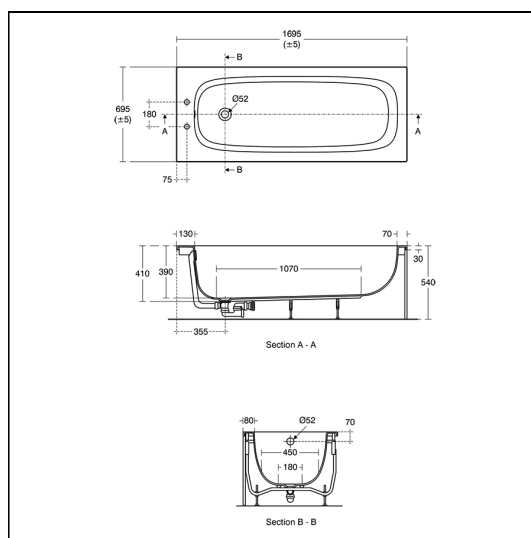

i.life 170cm x 70cm Rectangular Idealform Bath

ILLUSTRATED

T4775	i.life 170cm x 70cm rectangular idealform bath with two tapholes
T4828	i.life Fixation Set
BD264	Ceraplan dual control bath filler
E3194	Unilux 170cm front panel
E3169	Unilux 70cm end panel
S8970	Trap 1½" plastic P with 75mm seal, multi-purpose outlet suitable for plastic and BS copper pipe
E1486	Luxury bath pop-up waste and overflow
A5901	TMV thermostatic mixing valve, 22mm

ILLUSTRATED PRODUCT DETAILS

Weights

T4775	20.00 KG
BD264	2.39 KG
E3194	3.65 KG
E3169	2.58 KG
S8970	1.00 KG
A5901	0.60 KG

Materials

T4775	Acrylic
T4828	Acrylic
BD264	Chrome Plated Brass
E3194	High Impact Polystyrene
E3169	High Impact Polystyrene
S8970	Plastic
E1486	Mixed Material
A5901	Chrome Plated Metal

Finishes

T4775		White (01)
T4828		White (01)
BD264		Chrome (AA)
E3194		White (01)
E3169		White (01)
S8970		Neutral / No Finish (67)
E1486		Chrome (AA)
A5901		Chrome (AA)

Capacity

T4775 176.0 litres (to overflow)

Designer

Palomba Serafini Associati

FINISH OPTIONS

Standards

EN 198:2008. EN 14516