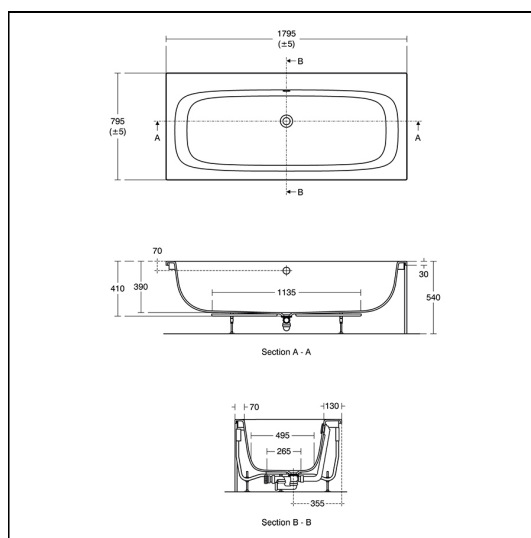

i.life 180cm x 80cm Double-Ended Idealform Bath

ILLUSTRATED

T4777	i.life 180cm x 80cm double-ended idealform bath with no taphole
T4828	i.life Fixation Set
BD264	Ceraplan dual control bath filler
E4798	Unilux Plus+ 180cm front panel
E4833	Unilux Plus+ 80cm end panel
S8970	Trap 1½" plastic P with 75mm seal, multi-purpose outlet suitable for plastic and BS copper pipe
E1486	Luxury bath pop-up waste and overflow
A5901	TMV thermostatic mixing valve, 22mm

ILLUSTRATED PRODUCT DETAILS

Weights

T4777	24.00 KG
BD264	2.39 KG
E4798	3.50 KG
E4833	2.00 KG
S8970	1.00 KG
A5901	0.60 KG

Materials

T4777	Acrylic
T4828	Acrylic
BD264	Chrome Plated Brass
E4798	High Impact Polystyrene
E4833	High Impact Polystyrene
S8970	Plastic
E1486	Mixed Material
A5901	Chrome Plated Metal

Finishes

T4777		White (01)
T4828		White (01)
BD264		Chrome (AA)
E4798		White (01)
E4833		White (01)
S8970		Neutral / No Finish (67)
E1486		Chrome (AA)
A5901		Chrome (AA)

Capacity

T4777 221.0 litres (to overflow)

Designer

Palomba Serafini Associati

FINISH OPTIONS

Standards

EN 198:2008. EN 14516