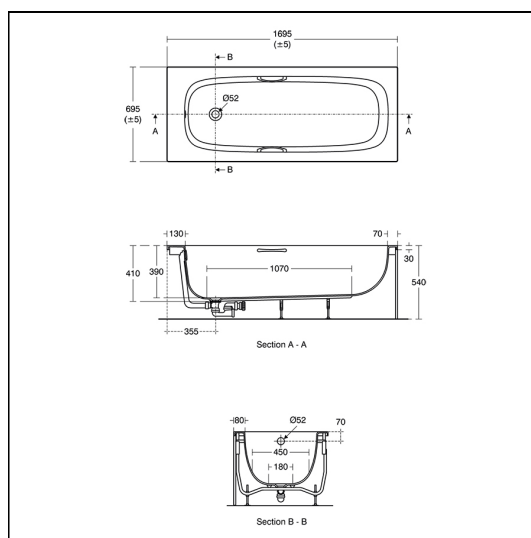

i.life 170cm x 70cm Rectangular Idealform Bath

ILLUSTRATED

- **T4778** i.life 170cm x 70cm rectangular idealform bath with chrome handgrips, no taphole
- **T4828** i.life Fixation Set
- **BD264** Ceraplan dual control bath filler
- **E3194** Unilux 170cm front panel
- **E3169** Unilux 70cm end panel
- **S8970** Trap 1½" plastic P with 75mm seal, multi-purpose outlet suitable for plastic and BS copper pipe
- **E1486** Luxury bath pop-up waste and overflow
- **A5901** TMV thermostatic mixing valve, 22mm

ILLUSTRATED PRODUCT DETAILS

Weights

- **T4778** 20.50 KG
- **BD264** 2.39 KG
- **E3194** 3.65 KG
- **E3169** 2.58 KG
- **S8970** 1.00 KG
- **A5901** 0.60 KG

Materials

- **T4778** Acrylic
- **T4828** Acrylic
- **BD264** Chrome Plated Brass
- **E3194** High Impact Polystyrene
- **E3169** High Impact Polystyrene
- **S8970** Plastic
- **E1486** Mixed Material
- **A5901** Chrome Plated Metal

Finishes

- **T4778** White (01)
- **T4828** White (01)
- **BD264** Chrome (AA)
- **E3194** White (01)
- **E3169** White (01)
- **S8970** Neutral / No Finish (67)
- **E1486** Chrome (AA)
- **A5901** Chrome (AA)

Capacity

- **T4778** 176.0 litres (to overflow)

Designer

Palomba Serafini Associati

FINISH OPTIONS

Standards

EN 198:2008. EN 14516