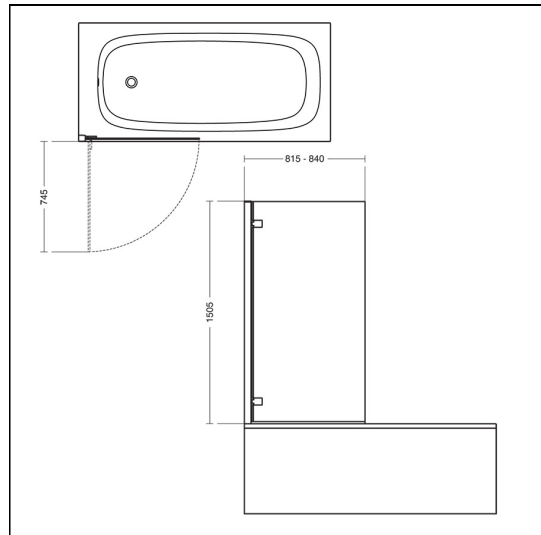

# IS i.life 815 x 1500 Hinged Bath Screen

## ILLUSTRATED

**T4885** IS i.life 815 x 1500 hinged bath screen with idealclean clear glass, bright silver finish wall profile, left hand