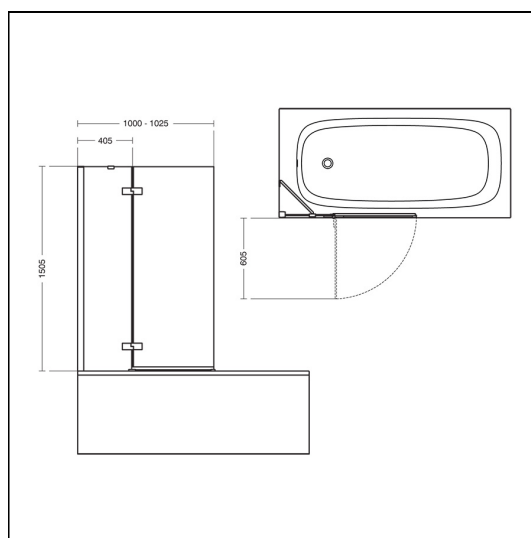

IS i.life 815 x 1000 2 Panel Bathscreen (400 + 600)

ILLUSTRATED

T4887 IS i.life 815 x 1000 2 panel bathscreen (400 + 600) with idealclean clear glass, bright silver finish wall profile, left hand

ILLUSTRATED PRODUCT DETAILS

Weights

T4887 35.00 KG

Finishes

T4887  Bright Silver (EO)

Materials

T4887 Toughened Safety Glass

Standards

EN 14428:2015