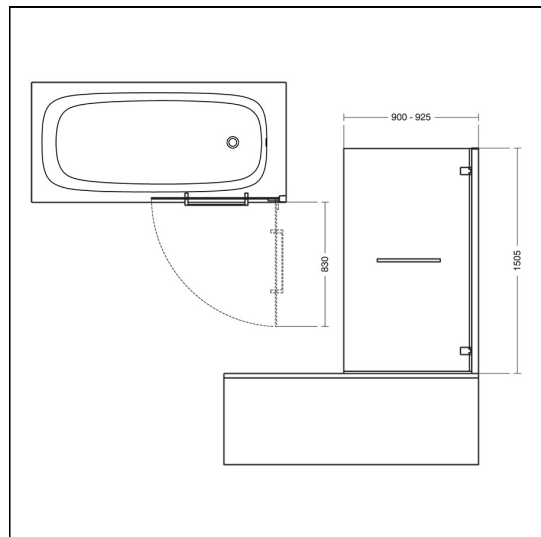

IS i.life 815 x 900 Hinged Bath Screen with towel rail

ILLUSTRATED

T4888 IS i.life 815 x 900 hinged bath screen with towel rail with idealclean clear glass, bright silver finish wall profile, right hand

ILLUSTRATED PRODUCT DETAILS

Weights

T4888 30.00 KG

Finishes

T4888  Bright Silver (EO)

Materials

T4888 Toughened Safety Glass

Standards