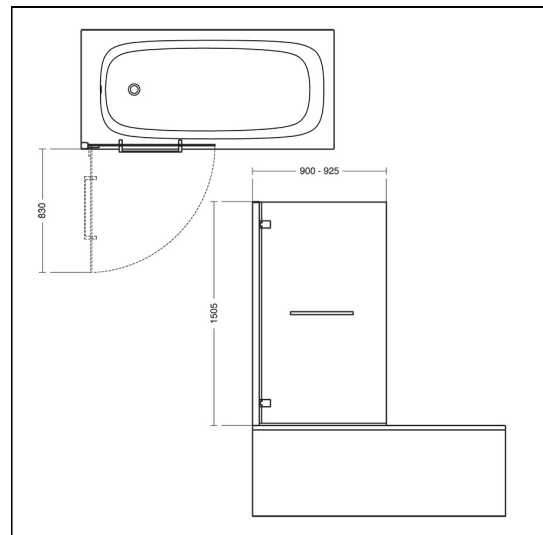

IS i.life 815 x 900 Hinged Bath Screen with towel rail

ILLUSTRATED

T4889 IS i.life 815 x 900 hinged bath screen with towel rail with idealclean clear glass, bright silver finish wall profile, left hand

ILLUSTRATED PRODUCT DETAILS