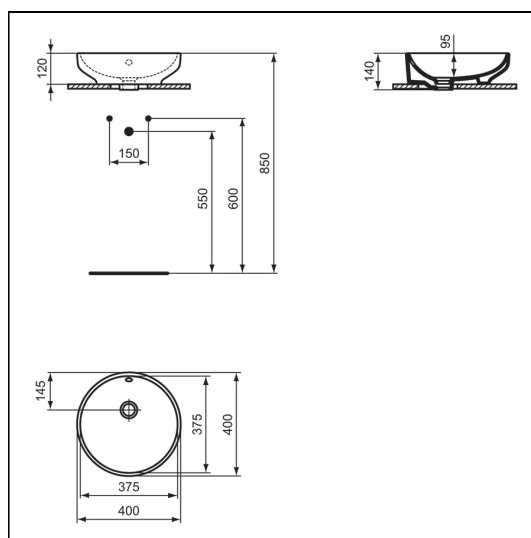

i.life B 40cm Vessel Washbasin

ILLUSTRATED

T5091	i.life B 40cm vessel washbasin, no taphole with overflow
BD255	Ceraplan single lever vessel basin mixer
E1483	1 1/4" Basin clicker waste: unslotted
E0079	Trap 1 1/4" Contemporary metal bottle, 75mm seal

ILLUSTRATED PRODUCT DETAILS

Weights

T5091	6.80 KG
BD255	2.61 KG
E0079	1.45 KG

Materials

T5091	Fine Fireclay
BD255	Chrome Plated Brass
E1483	Chrome Plated Metal
E0079	Chrome Plated Metal

Finishes

T5091		White (01)
BD255		Chrome (AA)
E1483		Chrome (AA)
E0079		Chrome (AA)

Flow rates

BD255	5 Litres per minute @ 3 bar pressure

Designer

Palomba Serafini Associati

FINISH OPTIONS

(AA) Chrome	(XG) Silk Black	(A2) Brushed Gold
(A5) Magnetic Grey	(GN) Silver Storm	

Standards

Washbasin to BS EN 14688 & BS EN 31

Special Notes

Washbasin mounted on countertop using fixing set provided. Joint sealed with waterproof sealant (not supplied).

FEATURES