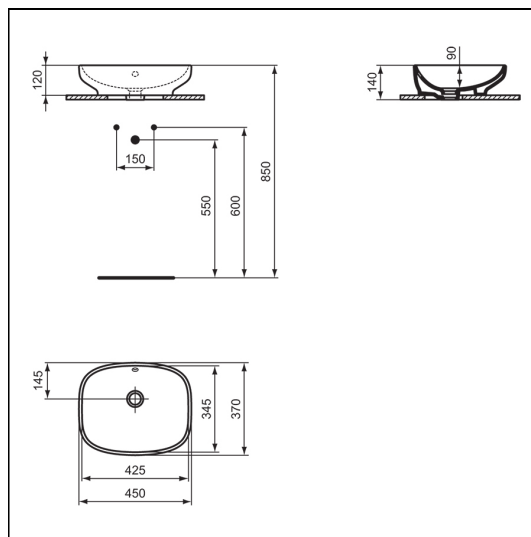

i.life B 45cm Vessel Washbasin

ILLUSTRATED

- **T5092** i.life B 45cm vessel washbasin, no taphole with overflow
- **BD255** Ceraplan single lever vessel basin mixer
- **E1483** 1 1/4" Basin clicker waste: unslotted
- **E0079** Trap 1 1/4" Contemporary metal bottle, 75mm seal

ILLUSTRATED PRODUCT DETAILS

Weights

- **T5092** 7.82 KG
- **BD255** 2.61 KG
- **E0079** 1.45 KG

Materials

- **T5092** Fine Fireclay
- **BD255** Chrome Plated Brass
- **E1483** Chrome Plated Metal
- **E0079** Chrome Plated Metal

Finishes

- **T5092** White (01)
- **BD255** Chrome (AA)
- **E1483** Chrome (AA)
- **E0079** Chrome (AA)

Flow rates

- **BD255** 5 Litres per minute @ 3 bar pressure

Designer

Palomba Serafini Associati

FINISH OPTIONS

- (AA) Chrome
- (XG) Silk Black
- (A2) Brushed Gold
- (A5) Magnetic Grey
- (GN) Silver Storm

Standards

Washbasin to BS EN 14688 & BS EN 31

Special Notes

Washbasin mounted on countertop using fixing set provided. Joint sealed with waterproof sealant (not supplied).

FEATURES