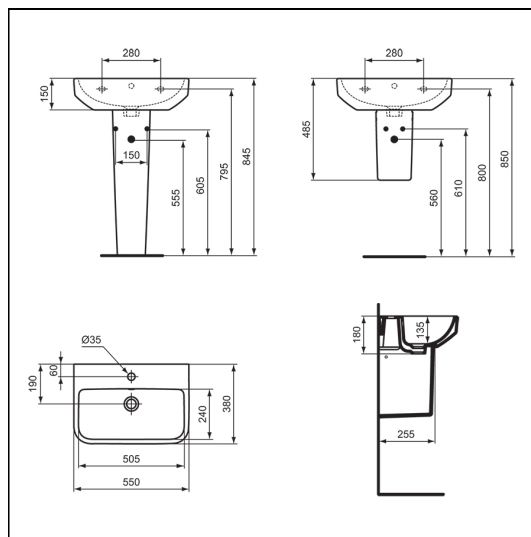

i.life S 55cm Compact Washbasin

ILLUSTRATED

- T5178** i.life S 55cm compact washbasin, 1 taphole
- T5196** i.life S semi-pedestal
- E0157** Wall fixing set
- BD246** Ceraplan single lever basin mixer, with click waste
- S8910** Trap 1¼" plastic bottle, 75mm seal, multi-purpose outlet

OPTIONS

- E3372** i.life S & B full pedestal

ILLUSTRATED PRODUCT DETAILS

Sizes

T5178 w:550 x d:380

Weights

T5178 13.10 KG
E0157 0.16 KG
BD246 1.77 KG
S8910 0.20 KG

Materials

Capacity

T5178 5.4 litres

Flow rates

BD246 5 Litres per minute @ 3 bar pressure

Designer

Palomba Serafini Associati

Standards

Washbasin to BS EN 14688 and BS EN 31

Special Notes

Washbasin wall mounted using E0157 wall fixing set with full pedestal mounted using 2 screws through the back of the basin (not supplied).

FEATURES