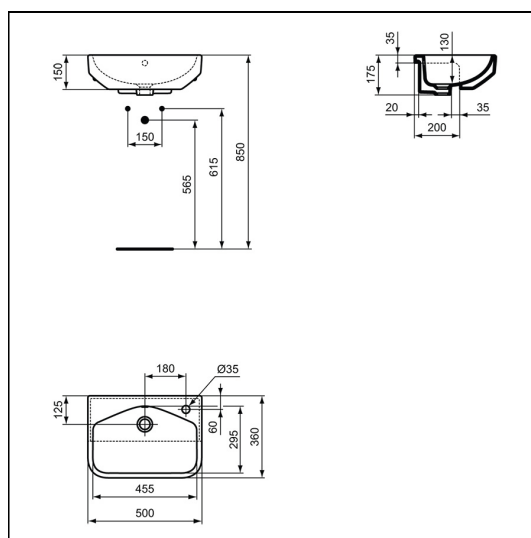

i.life S 50cm Compact Semi-Countertop Washbasin

ILLUSTRATED

- T5195** i.life S 50cm compact semi-countertop Washbasin, 1 taphole
- BD208** Ceraplan single lever mini basin mixer
- S8910** Trap 1¼" plastic bottle, 75mm seal, multi-purpose outlet

ILLUSTRATED PRODUCT DETAILS

Sizes

T5195 w:500 x d:360

Weights

T5195 10.64 KG

BD208 1.40 KG

S8910 0.20 KG

Materials

T5195 5.1 litres

Flow rates

BD208 5 Litres per minute @ 3 bar pressure

Designer

Palomba Serafini Associati

FINISH OPTIONS

Standards

Washbasin to BS EN 14688 and BS EN 31

Special Notes

Washbasin fixed to countertop with securing clips provided. Joint sealed with waterproof sealant (not supplied). Basin designed to work with short projection furniture to a minimum of 210mm projection allowing 10mm gap at rear to tile down onto worktop.