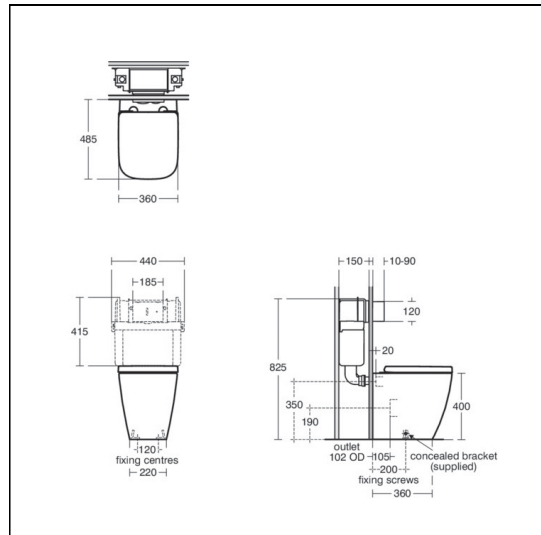

i.life S Compact Back To Wall WC Bowl

ILLUSTRATED

- T5197** i.life S compact back to wall wc bowl with horizontal outlet and rimls+ technology
- R0428** ProSys 150 depth WC cistern, mechanical, front or top actuation CL2, Furniture Height (820mm)
- T4737** i.life A & S toilet seat and cover, compact, slow close
- R0121** Oleas M2 mechanical dual flushplate Ideal Standard - chrome

OPTIONS

- S3643** Conceala 2 4.5/3 or 4/2.6 litre cistern, dual flush valve, side supply, internal overflow, alternative height plastic flushbends, no flushplate/button
- T4736** i.life A & S toilet seat and cover, compact
- T5328** Ideal Standard i.life A & S toilet seat and cover, compact, slim
- T5329** Ideal Standard i.life A & S toilet seat and cover, compact, slim, slow close
- S4399** Contemporary flush plate dual flush for Conceala 2 cisterns

ILLUSTRATED PRODUCT DETAILS

Weights

- R0428** 2.96 KG
- T4737** 1.80 KG
- R0121** 0.34 KG

Materials

- T5197** Vitreous China
- R0428** Mixed Material
- T4737** Mixed Material
- R0121** Mixed Material

Finishes

WC bowl screwed to floor using concealed brackets (supplied). Can be used with i.life furniture WC units. Oleas, Solea, Altes & Symfo are compatible with Prosys cisterns only. Please see flushplate section for full finish/colour options.