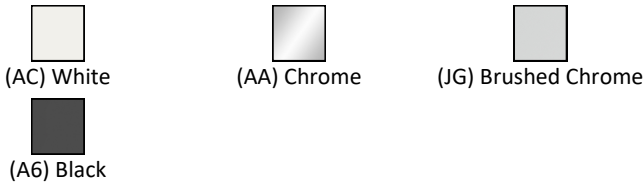

i.life S Compact Back To Wall WC Bowl

ILLUSTRATED

- **T5197** i.life S compact back to wall wc bowl with horizontal outlet and rimls+ technology
- **R0428** ProSys 150 depth WC cistern, mechanical, front or top actuation CL2, Furniture Height (820mm)
- **T4737** i.life A & S toilet seat and cover, compact, slow close
- **R0121** Oleas M2 mechanical dual flushplate Ideal Standard - chrome

OPTIONS

- **S3643** Conceala 2 4.5/3 or 4/2.6 litre cistern, dual flush valve, side supply, internal overflow, alternative height plastic flushbends, no flushplate/button
- **T4736** i.life A & S toilet seat and cover, compact
- **T5328** Ideal Standard i.life A & S toilet seat and cover, compact, slim
- **T5329** Ideal Standard i.life A & S toilet seat and cover, compact, slim, slow close
- **S4399** Contemporary flush plate dual flush for Conceala 2 cisterns

ILLUSTRATED PRODUCT DETAILS

Weights

- **R0428** 2.96 KG
- **T4737** 1.80 KG
- **R0121** 0.34 KG

Materials

- **T5197** Vitreous China
- **R0428** Mixed Material
- **T4737** Mixed Material
- **R0121** Mixed Material

Finishes

- **T5197** ☐ White (01)
- **R0428** ☐ Neutral / No Finish (67)
- **T4737** ☐ White (01)
- **R0121** ☐ White (AC)

Designer

Palomba Serafini Associati

FINISH OPTIONS

Standards

WC bowl to BS EN 997 and BS EN 33

Special Notes

WC bowl screwed to floor using concealed brackets (supplied). Can be used with i.life furniture WC units. Oleas, Solea, Altes & Symfo are compatible with Prosys cisterns only. Please see flushplate section for full finish/colour options.